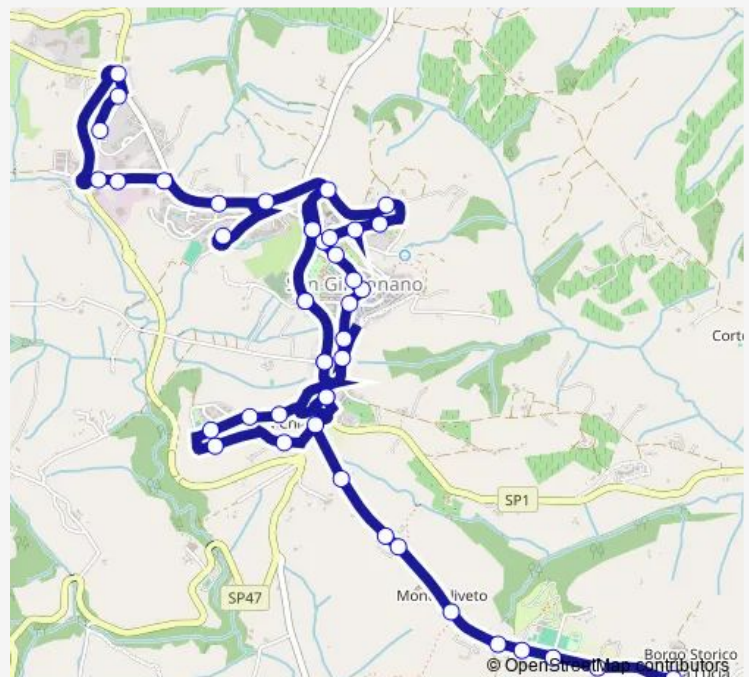

Thursday 07:35-20:20

Friday 07:35-20:20

Saturday 07:35-20:20

Sunday 08:25-20:20

Route info

Direction: Le Mosse

Stops: 44

Trip Duration: 0 hour 30 min

SG1 — City Bus

Bv. Via Delle Fonti

Via Folgore - Ex Ospedale

Bagnaia [P3] [P4]

Bagnaia 1

Porta San Matteo

Cimitero

Piazzale Montemaggio

Tuesday 10:05-17:35

Wednesday 07:55-20:35

Thursday 07:55-20:35

Friday 07:55-20:35

Saturday 07:55-20:35

Sunday 07:55-20:35

Route info

Direction: Santa Lucia - Via Ghirlandaio

Stops: 33

Trip Duration: 0 hour 20 min

Via Cannicci

P.Za Della Pace

Via Don Castaldi

Via Cappelletti

Piazza Della Liberta'

Martiri Di Citerna