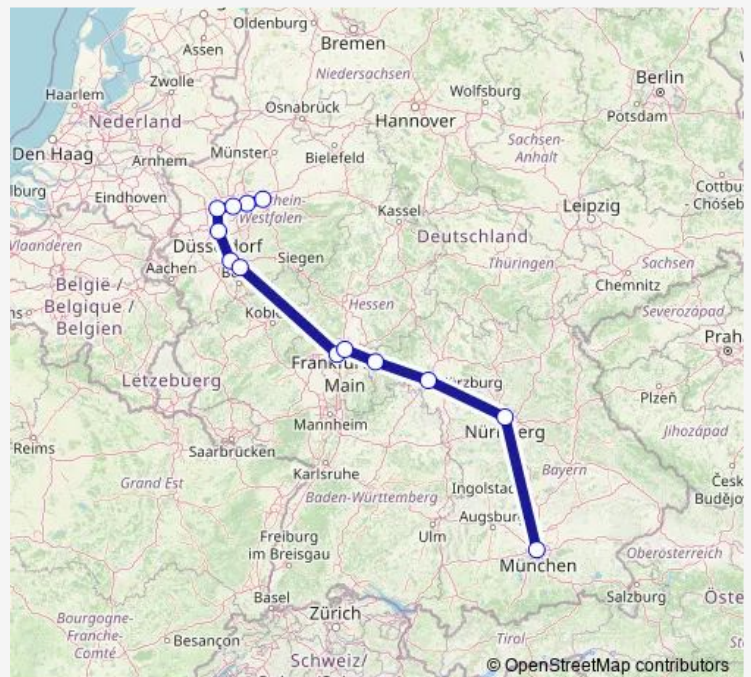

### Direction

Dortmund Hbf — München Hbf

13 stops

[Open route schedule](#)

Dortmund Hbf

Bochum Hbf

Essen Hbf

Duisburg Hbf

München Hbf

### Route schedule

Dortmund Hbf — München Hbf

Monday —

Tuesday —

Wednesday —

Thursday —

Friday —

Saturday 09:14-10:12

### Route info

Direction: Dortmund Hbf

Stops: 13

Trip Duration: 6 hour 52 min

ICE 933

BusMaps

ICE 933 Rail time schedules and route maps are available in an offline PDF at [busmaps.com](https://busmaps.com). Use the [busmaps.com](https://busmaps.com) website to see live bus times, train schedule or subway schedule, and step-by-step directions for all public transit in Koeln