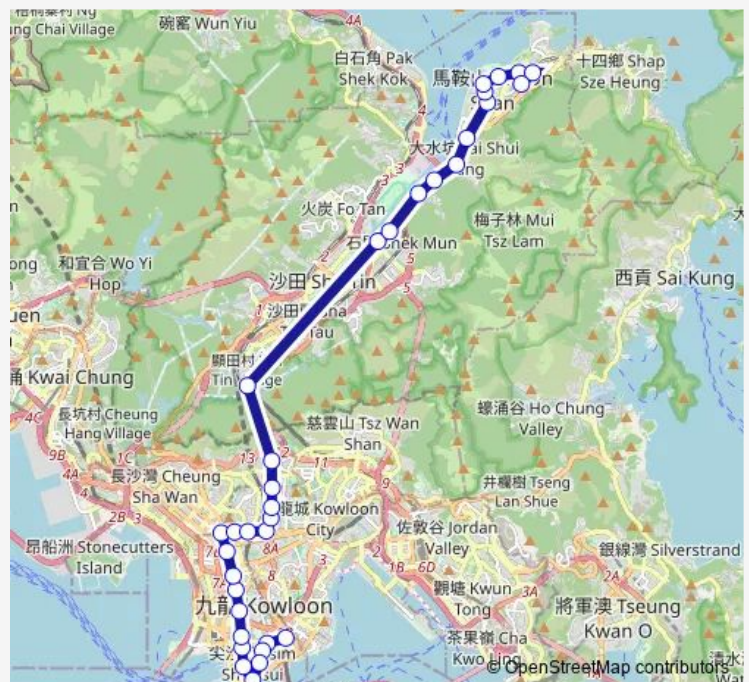

Route info

Direction: [Kmb+Ctb] KAM Ying Court BUS Terminus/
Kam Ying Court[[Kmb] KAM Ying Court BUS Terminus

Stops: 27

Trip Duration: 1 hour 8 min

Heung YEE KUK Building[[Lwb] Shek MUN BBI - Heung YEE KUK Building