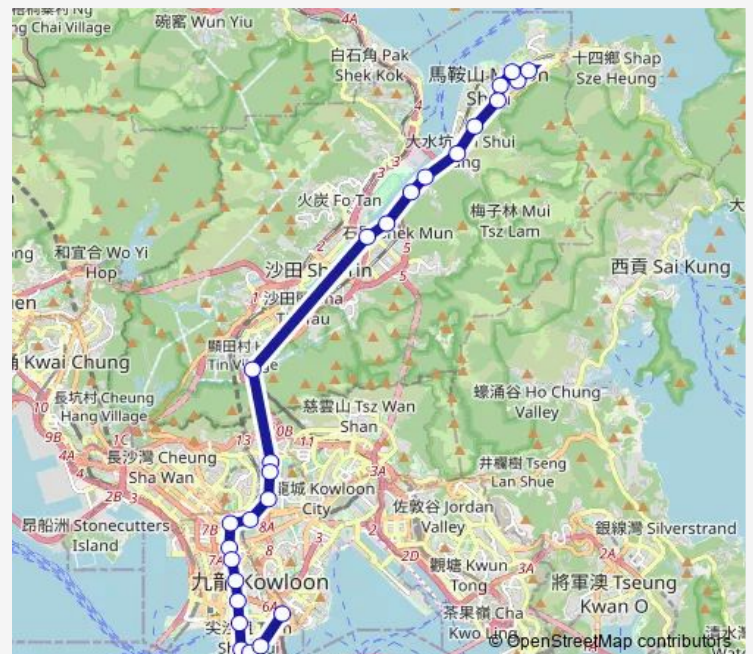

Route info

Direction: [Kmb+Ctb] KAM Ying Court BUS Terminus/
Kam Ying Court[[Kmb] KAM Ying Court BUS Terminus

Stops: 26

Trip Duration: 1 hour 4 min

Heung YEE KUK Building[[Lwb] Shek MUN BBI - Heung YEE KUK Building