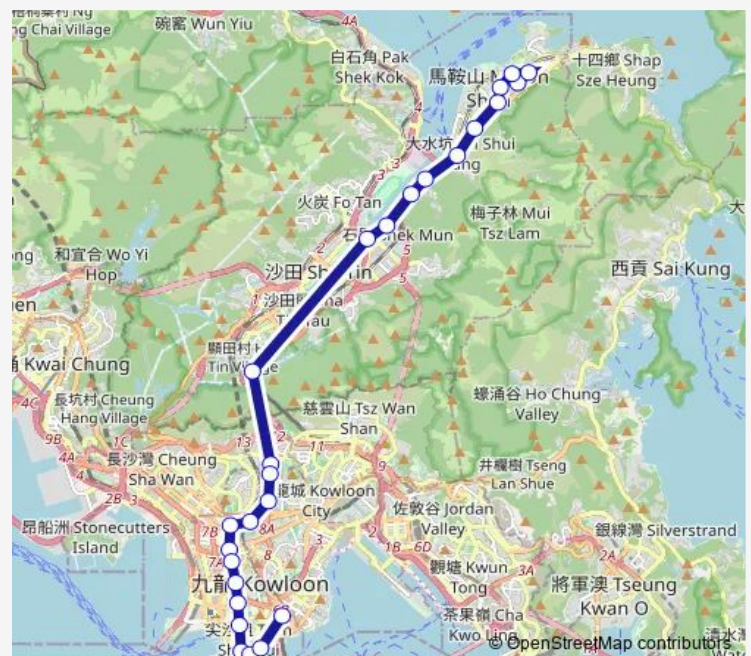

Thursday 06:50-08:00

Friday 06:50-08:00

Saturday 06:42-08:30

Sunday —

Route info

Direction: [Kmb+Ctb] KAM Ying Court BUS Terminus/
Kam Ying Court[[Kmb] KAM Ying Court BUS Terminus

Stops: 26

Trip Duration: 1 hour 7 min