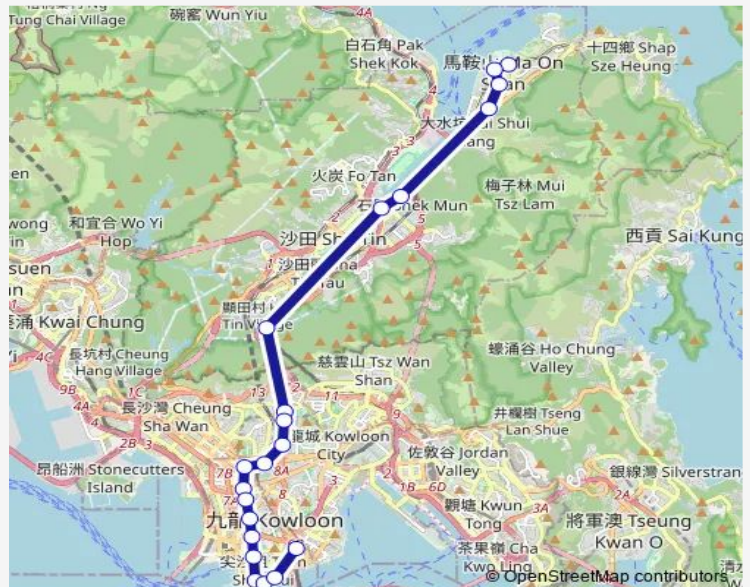

[Ctb] Kowloon Tong Club, Waterloo Road[[Kmb] Kowloon Tong Club

Route schedule

[Ctb] MA ON Shan Town Centre[[Kmb+Ctb] MA ON Shan Town Centre BUS Terminus/
Ma ON Shan Town Centre[[Kmb] MA ON Shan Town Centre BUS Terminus — [Ctb] Hung HOM Station[[Kmb] Hung HOM Station BUS Terminus

Stops: 21

Trip Duration: 1 hour 4 min

[Ctb] Diocesan Boys' School, Prince Edward Road
West[[Kmb] Diocesan Boys' School

[Ctb] Prince Edward Station, Prince Edward Road
West[[Kmb] Prince Edward Station

[Kmb] Nelson Street Mong Kok