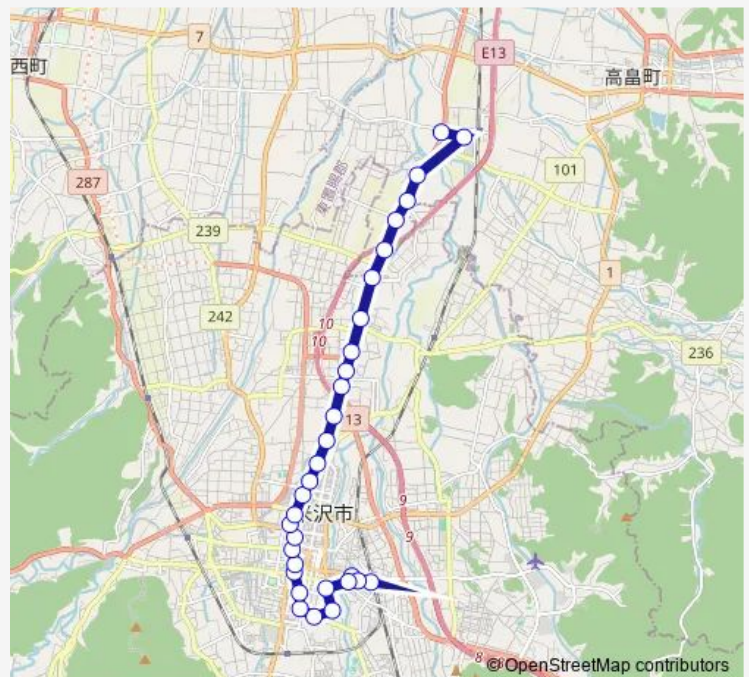

Thursday 06:45-17:15

Friday 06:45-17:15

Saturday —

Sunday —

Route info

Direction: 米沢営業所

Stops: 31

Trip Duration: 0 hour 37 min