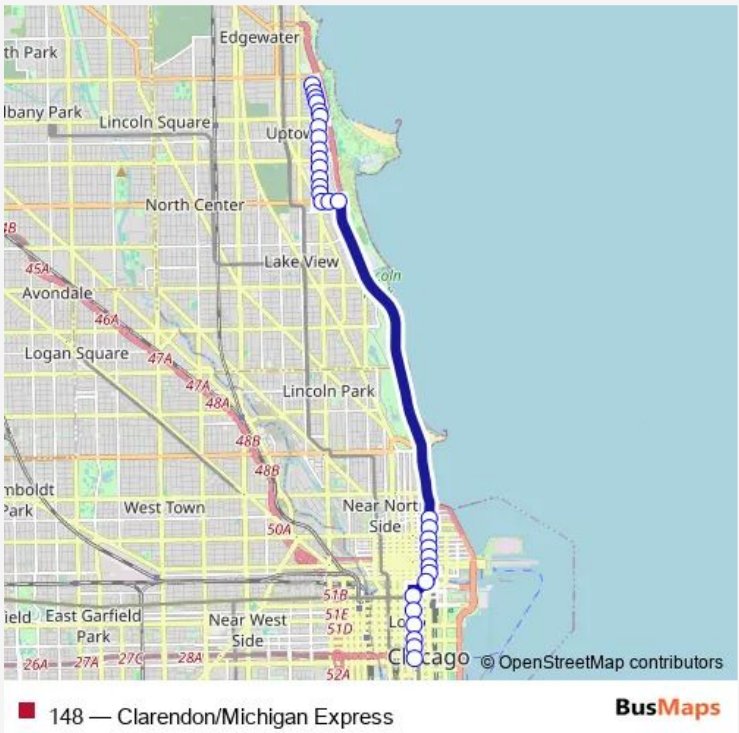

**Route schedule**  
 Marine Drive & Winona/Carmen — State & Harrison/Ida B Wells Drive

Monday	06:00-09:23
Tuesday	06:00-09:23
Wednesday	06:00-09:23
Thursday	06:00-09:23
Friday	06:00-09:23
Saturday	—
Sunday	—

**Route info**

Direction: Marine Drive & Winona/Carmen

Stops: 31

Trip Duration: 0 hour 52 min

Michigan & Ohio

Michigan & Illinois

Michigan & Hubbard (Wrigley Bldg.)

Wacker (Upper) & Michigan

State & Lake

State & Washington

State & Monroe

State & Jackson

State & Van Buren

State & Harrison/Ida B Wells Drive

**Direction**

State &amp; Harrison/Ida B Wells Drive — Marine Drive &amp; Winona

## Route info

Direction: State &amp; Harrison/Ida B Wells Drive

Stops: 30

Trip Duration: 0 hour 55 min

Marine Drive & Lawrence

Marine Drive & Gunnison

Marine Drive & Ainslie

Marine Drive & Margate