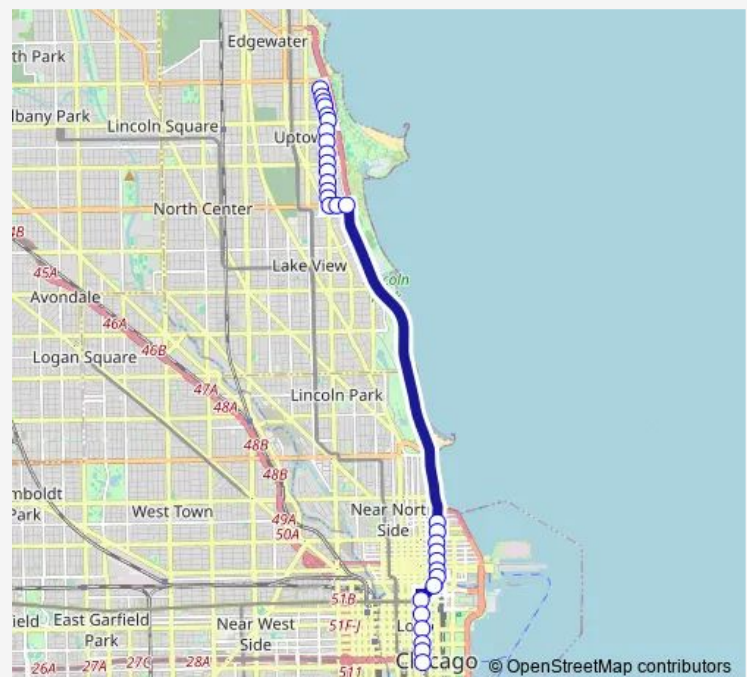

Michigan & Erie

### Route schedule

Marine Drive & Winona/Carmen — State & Harrison/Ida B Wells Drive

Monday 06:00-09:23

Tuesday 06:00-09:23

Wednesday 06:00-09:23

Thursday 06:00-09:23

Friday 06:00-09:23

Saturday —

### Route info

Direction: Marine Drive & Winona/Carmen

Stops: 31

Trip Duration: 0 hour 52 min

148 — Clarendon/Michigan Express

Michigan & Ohio

Michigan & Illinois

Michigan & Hubbard (Wrigley Bldg.)

## Route info

Direction: State &amp; Harrison/Ida B Wells Drive

Stops: 30

Trip Duration: 0 hour 48 min

Marine Drive & Lawrence

Marine Drive & Gunnison

Marine Drive & Ainslie

Marine Drive & Margate