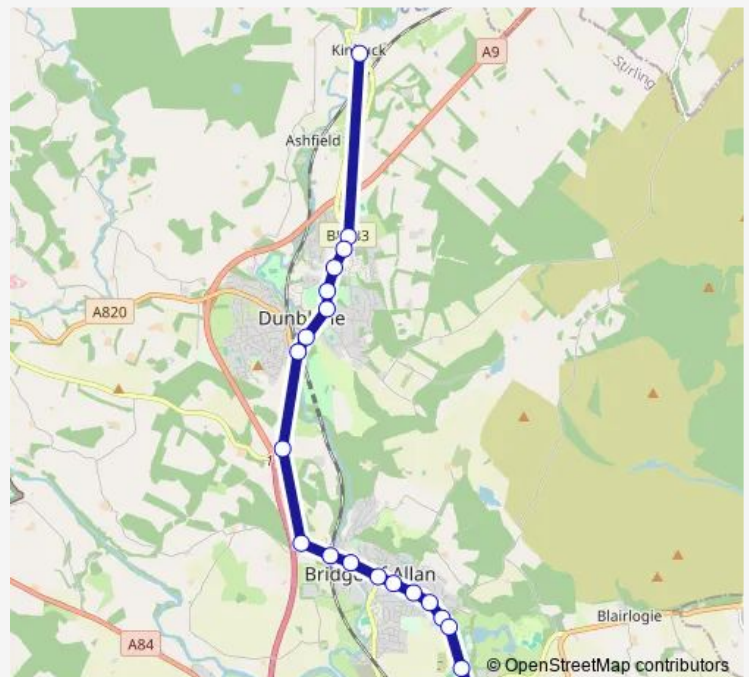

Bus 148

[Go to website](#)

Direction

Primary School — Wallace High School

20 stops

[Open route schedule](#)

- Primary School
- Queen Victoria School
- Kippendavie Road
- Ramoyle
- Bogside
- Newton Loan
- Police Station
- Bowling Green
- Keir Roundabout
- Lecropt Kirk
- Railway Station
- Inverallan Road
- Fountain Road
- Police Station
- Graham Street
- Coneyhill Road
- Grahams Dairy
- University Entrance
- Institute of Sport
- Wallace High School

Route schedule

Primary School — Wallace High School

Monday	18:45
Tuesday	18:45
Wednesday	18:45
Thursday	18:45
Friday	18:45
Saturday	18:45
Sunday	—

Route info

Direction: Primary School

Stops: 20

Trip Duration: 0 hour 21 min

148

Direction

Wallace High School — Primary School

21 stops

[Open route schedule](#)

Wallace High School

Institute of Sport

University Entrance

Coneyhill Road

Graham Street

Police Station

Royal Hotel

Westerton Arms

Inverallan Road

Railway Station

Lecropt Kirk