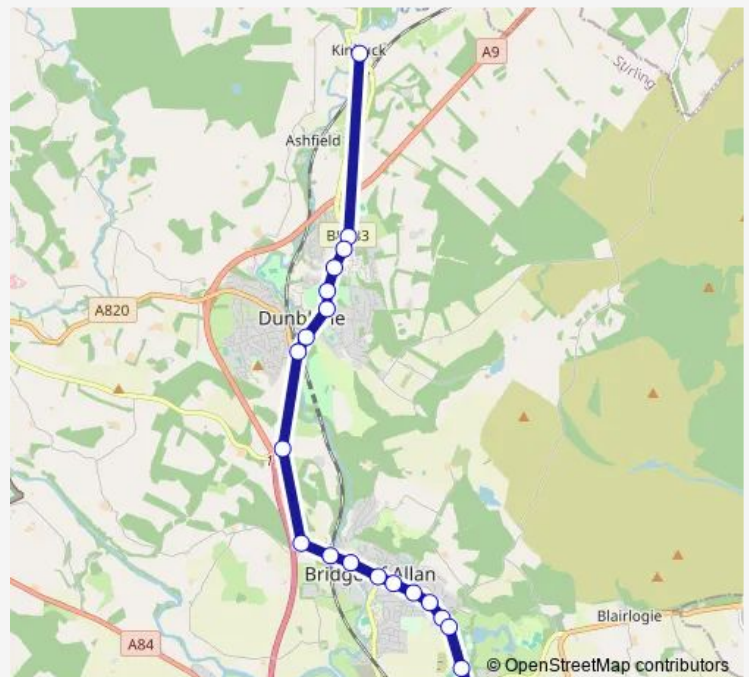

Fountain Road

Police Station

Graham Street

Coneyhill Road

Grahams Dairy

University Entrance

Institute of Sport

Wallace High School

Route schedule

Primary School — Wallace High School

Monday 18:45

Tuesday 18:45

Wednesday 18:45

Thursday 18:45

Friday 18:45

Saturday 18:45

Sunday —

Route info

Direction: Primary School

Stops: 20

Trip Duration: 0 hour 21 min

Direction

Wallace High School — Primary School

21 stops

Monday 07:40

Tuesday 07:40

Wednesday 07:40

Thursday 07:40

Friday 07:40

Saturday 07:40

Sunday —

Route info