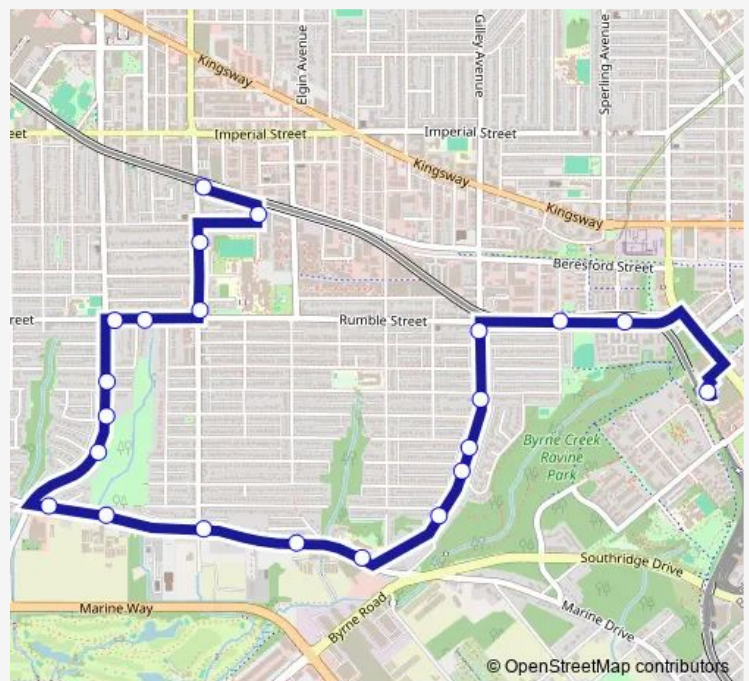

Bus 148 Royal Oak Station/Edmonds Station

[Go to website](#)

Direction
 Edmonds Station @ Bay 7 — Westbound Beresford St @ Royal Oak Ave
 22 stops
[Open route schedule](#)

- Edmonds Station @ Bay 7
- Westbound Rumble St @ 6800 Block
- Westbound Rumble St @ Hedley Ave
- Southbound Gilley Ave @ Rumble St
- Southbound Gilley Ave @ Portland St
- Southbound Gilley Ave @ Ewart St
- Southbound Gilley Ave @ Carson St
- Southbound Gilley Ave @ Keith St
- Westbound Marine Dr @ Gilley Ave
- Westbound Marine Dr @ Macpherson Ave
- Westbound Marine Dr @ Royal Oak Ave
- Westbound Marine Dr @ 4900 Block
- Westbound Marine Dr @ Hollis Place
- Northbound Nelson Ave @ Carson Place
- Northbound Nelson Ave @ Mckee Place
- Northbound Nelson Ave @ Portland St
- Eastbound Rumble St @ Nelson Ave
- Eastbound Rumble St @ Arthur Ave
- Northbound Royal Oak Ave @ Rumble St
- Northbound Royal Oak Ave @ Sidley St
- Northbound Antrim Ave @ Victory St

Route schedule
 Edmonds Station @ Bay 7 — Westbound Beresford St @ Royal Oak Ave

Monday	05:15-00:15 ⁺¹
Tuesday	05:15-00:15 ⁺¹
Wednesday	05:15-00:15 ⁺¹
Thursday	05:15-00:15 ⁺¹
Friday	05:15-00:15 ⁺¹
Saturday	08:15-22:15
Sunday	09:15-22:15

Route info
 Direction: Edmonds Station @ Bay 7
 Stops: 22
 Trip Duration: 0 hour 14 min

■ 148 — Royal Oak Station/Edmonds Station

Westbound Beresford St @ Royal Oak Ave

Direction

Westbound Beresford St @ Royal Oak Ave — Edmonds Station @ Bay 7

20 stops

[Open route schedule](#)

Westbound Beresford St @ Royal Oak Ave

Southbound Royal Oak Ave @ Sidley St

Westbound Rumble St @ Royal Oak Ave

Southbound Nelson Ave @ Rumble St

Southbound Nelson Ave @ Clinton St