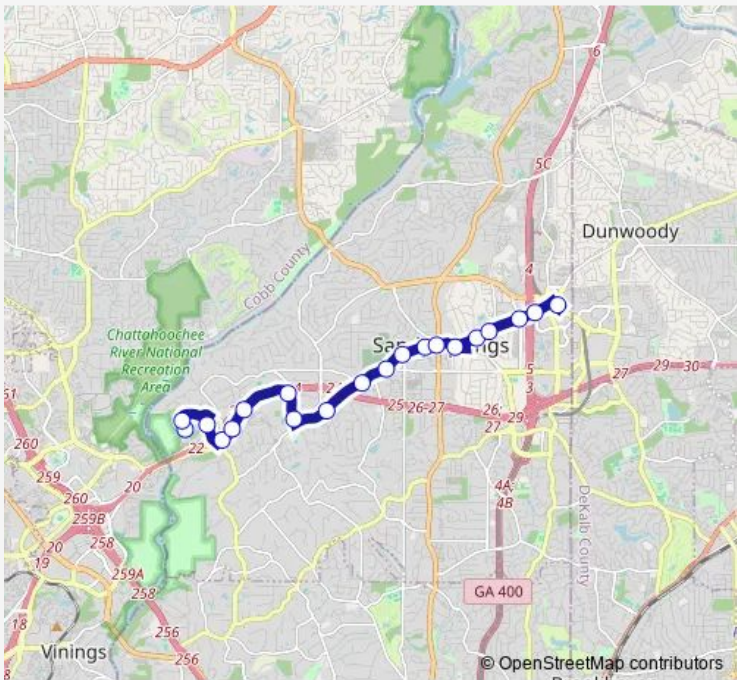

Bus 148 Mount Vernon Highway

[Go to website](#)

Direction
 Riveredge Pkwy NW @ 1600 — Sandy Springs Station
 20 stops
[Open route schedule](#)

- Riveredge Pkwy NW @ 1600
- RIVEREDGE PKWY NW @ 2100
- Northside DR @ Interstate North Pkwy
- POWERS FERRY RD NW @ NEW NORTHSIDE DR NW
- POWERS FERRY RD NW @ BRICKSTONE DR NW
- POWERS FERRY RD NW @ DUPREE DR NW
- POWERS FERRY RD @ RAIDER DR
- POWERS FERRY RD NW @ MT VERNON HWY NW
- MT VERNON HWY NW @ GLEN ERROL RD NW
- MT VERNON HWY @ HEARDS FERRY RD NW
- MT VERNON HWY NW @ HAMMOND DR NW
- MT VERNON HWY @ LAKE FORREST DR
- MT VERNON HWY NE @ BLUE STONE RD
- MT VERNON HWY NE @ ROSWELL RD NE
- Johnson Ferry RD @ Harleston Rd
- MT VERNON HWY NE @ VERNON WOODS DR NE
- MT VERNON HWY NE @ GLENRIDGE DR NE
- MT VERNON HWY NE @ BARFIELD RD NE
- MT VERNON HWY NE @ CRESTLINE PKWY NE
- Sandy Springs Station

Route schedule
 Riveredge Pkwy NW @ 1600 — Sandy Springs Station

Monday	07:32-18:36
Tuesday	07:32-18:36
Wednesday	07:32-18:36
Thursday	07:32-18:36
Friday	07:32-18:36
Saturday	—
Sunday	—

Route info
 Direction: Riveredge Pkwy NW @ 1600
 Stops: 20
 Trip Duration: 0 hour 23 min

148 — Mount Vernon Highway **BusMaps**

Direction

Sandy Springs Station — Riveredge Pkwy NW @ 1600

17 stops

[Open route schedule](#)

Sandy Springs Station

MT VERNON HWY NE @ CRESTLINE PKWY NE

MT VERNON HWY NE @ BARFIELD RD NE

Riveredge Pkwy NW @ 1600

Route schedule

Sandy Springs Station — Riveredge Pkwy NW @ 1600

Monday 07:05-18:05

Tuesday 07:05-18:05

Wednesday 07:05-18:05

Thursday 07:05-18:05

Friday 07:05-18:05