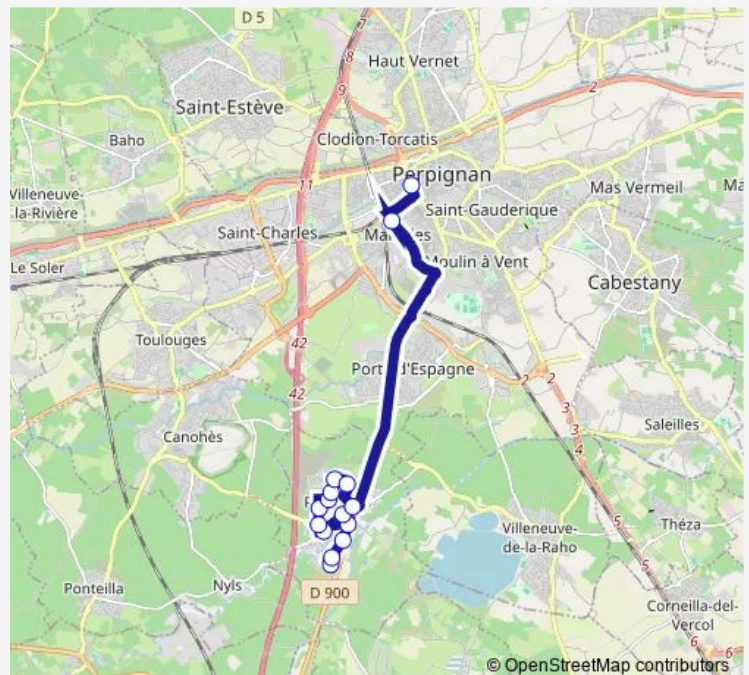

Direction

Lycée Arago — Avenue du Roussillon

15 stops

[Open route schedule](#)

Lycée Arago

Bon Secours

Pollestres

Constellations

Libertés

Europe

Avenue du Roussillon

Route schedule

Lycée Arago — Avenue du Roussillon

Monday 17:05

Tuesday 17:05

Wednesday —

Thursday 17:05

Friday 17:05

Saturday —

Sunday —

Route info

Direction: Lycée Arago

Stops: 15

Trip Duration: 0 hour 41 min