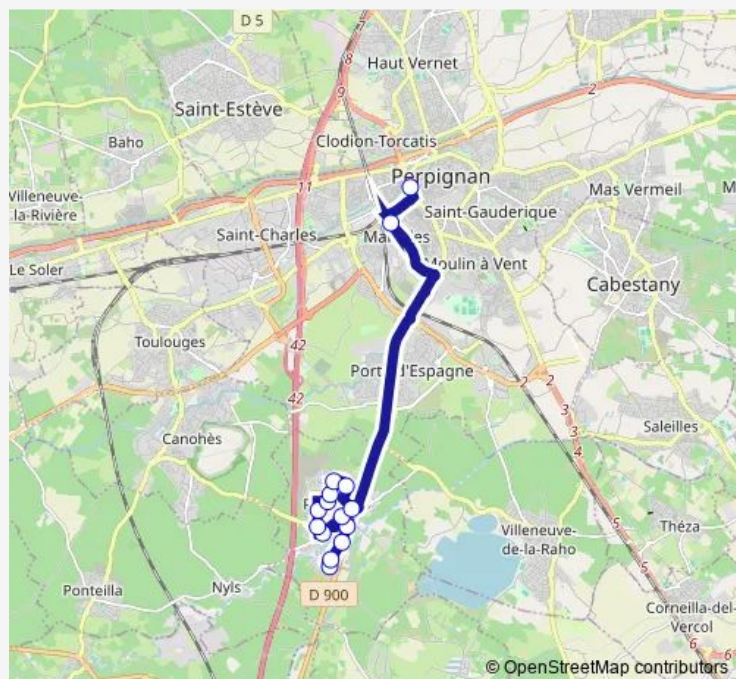

**Direction**

Lycée Arago — Avenue du Roussillon

15 stops

[Open route schedule](#)

- Lycée Arago
- Bon Secours
- Pollestres
- Constellations
- Pou del Gel
- Cave
- Centre Ancien
- Château d'Eau
- Traverse
- Pablo Casals
- D'Oriola
- Arbousiers
- Libertés
- Europe
- Avenue du Roussillon

Route schedule

Lycée Arago — Avenue du Roussillon

Monday	17:05
Tuesday	17:05
Wednesday	—
Thursday	17:05
Friday	17:05
Saturday	—
Sunday	—

Route info

Direction: Lycée Arago

Stops: 15

Trip Duration: 0 hour 41 min

## Direction

Pollestres — Pyrénées

15 stops

[Open route schedule](#)

Pollestres

Constellations

Pou del Gel

Cave