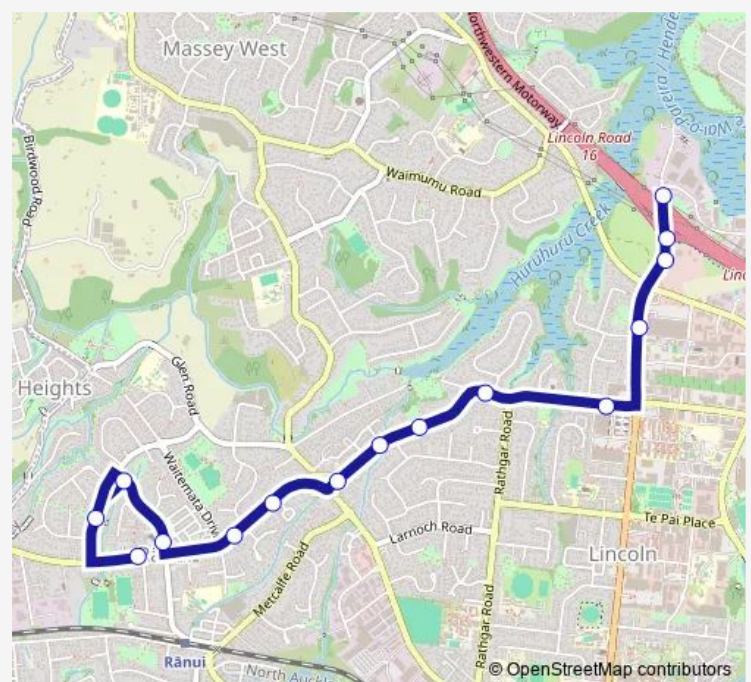

Bahari Drive

Ranui Library

Luanda Drive

Elvira Walk

Swanson Road/Arney Road

Route schedule

Stop C Lincoln Bus Interchange — Swanson Road/Arney Road

Monday 20:05-23:05

Tuesday 20:05-23:05

Wednesday 20:05-23:05

Thursday 20:05-23:05

Friday 20:05-23:05

Saturday 06:00-22:40

Sunday 06:00-22:40

Route info

Direction: Stop C Lincoln Bus Interchange

Stops: 15

Trip Duration: 0 hour 15 min

Direction

Swanson Road/Arney Road — Stop C Lincoln Bus Interchange

12 stops

[Open route schedule](#)

Swanson Road/Arney Road

Bahari Drive

Friday 19:50-22:50

Saturday 06:20-23:00

Sunday 06:20-23:00

Route info

Direction: Swanson Road/Arney Road

Stops: 12

Trip Duration: 0 hour 15 min

148 Bus time schedules and route maps are available in an offline PDF at busmaps.com. Use the busmaps.com website to see live bus times, train schedule or subway schedule, and step-by-step directions for all public transit in Auckland