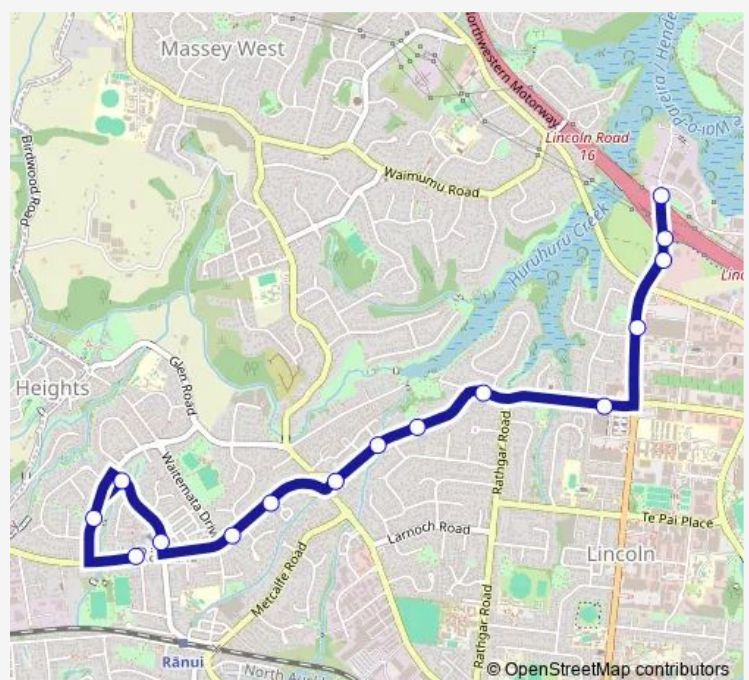

Bahari Drive

Ranui Library

Luanda Drive

Elvira Walk

Swanson Road/Arney Road

Route schedule

Stop C Lincoln Bus Interchange — Swanson Road/Arney Road

Monday 20:05-23:05

Tuesday 20:05-23:05

Wednesday 20:05-23:05

Thursday 20:05-23:05

Friday 20:05-23:05

Saturday 06:00-22:40

Sunday 06:00-22:40

Route info

Direction: Stop C Lincoln Bus Interchange

Stops: 15

Trip Duration: 0 hour 15 min

Direction

Swanson Road/Arney Road — Stop C Lincoln Bus Interchange

12 stops

[Open route schedule](#)

Swanson Road/Arney Road

Bahari Drive

Friday 19:50-22:50

Saturday 06:20-23:00

Sunday 06:20-23:00

Route info

Direction: Swanson Road/Arney Road

Stops: 12

Trip Duration: 0 hour 15 min

148 Bus time schedules and route maps are available in an offline PDF at busmaps.com. Use the busmaps.com website to see live bus times, train schedule or subway schedule, and step-by-step directions for all public transit in Auckland