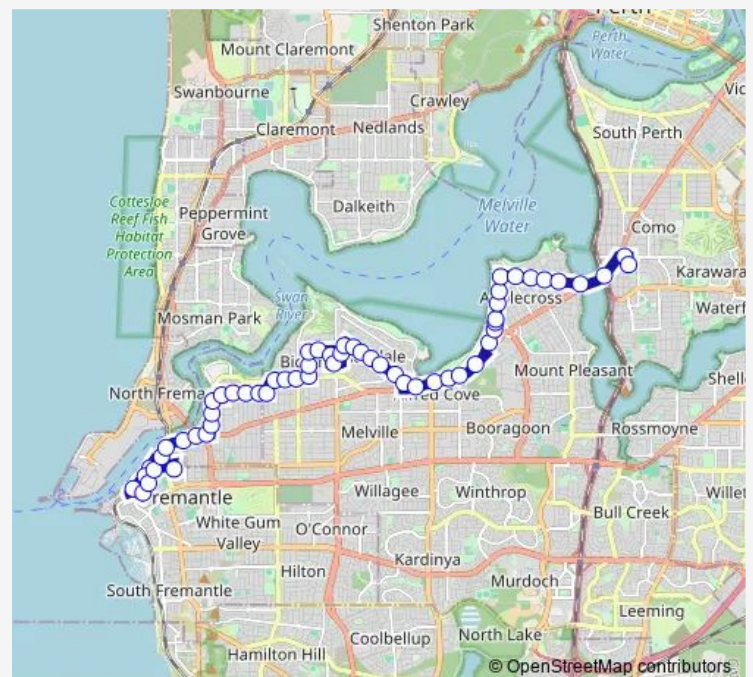

View Tce Before Penshurst St

View Tce After Clayton St

View Tce Before Westbury Cr

Preston Point Rd After Durdham Cr

### Route schedule

Skinner St John Curtin College Of The Arts — Clydesdale St Before Mcdougall St

Monday 08:23-18:33

Tuesday 08:23-18:33

Wednesday 08:23-18:33

Thursday 08:23-18:33

Friday 08:23-18:33

Saturday 07:01-17:28

### Route info

Direction: Skinner St John Curtin College Of The Arts

Stops: 57

Trip Duration: 1 hour 12 min

Preston Point Rd After Malsbury St

Preston Point Rd After Bristol Av

Harris St After Preston Point Rd

## Route info

Direction: Clydesdale St Before Mcdougall St

Stops: 56

Trip Duration: 0 hour 49 min

Wichmann Rd After Haig Rd

Wichmann Rd Before Galloway St

Wichmann Rd Before Lawlor Rd

Wichmann Rd After Davidson Rd