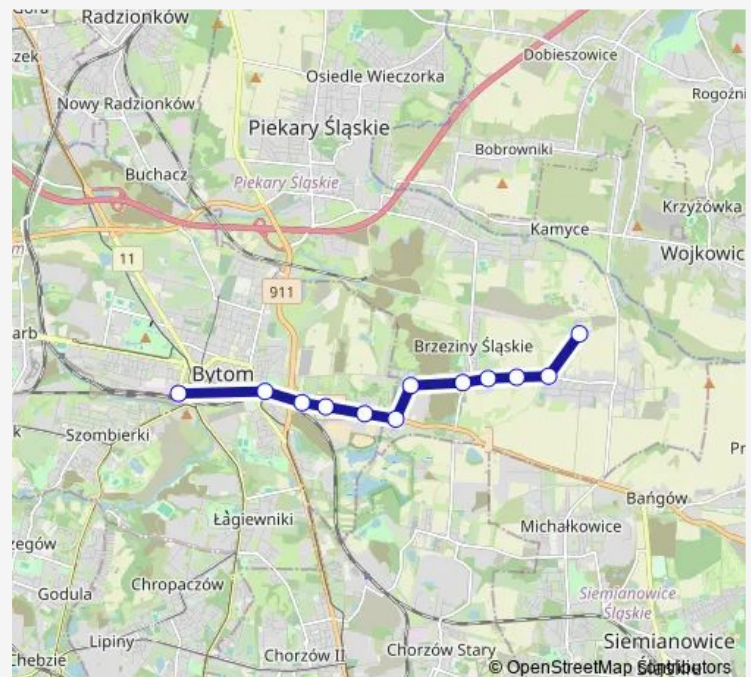

Saturday —

Sunday —

Route info

Direction: Bytom Dworzec

Stops: 12

Trip Duration: 0 hour 19 min

148 Bus time schedules and route maps are available in an offline PDF at busmaps.com. Use the busmaps.com website to see live bus times, train schedule or subway schedule, and step-by-step directions for all public transit in Bytom