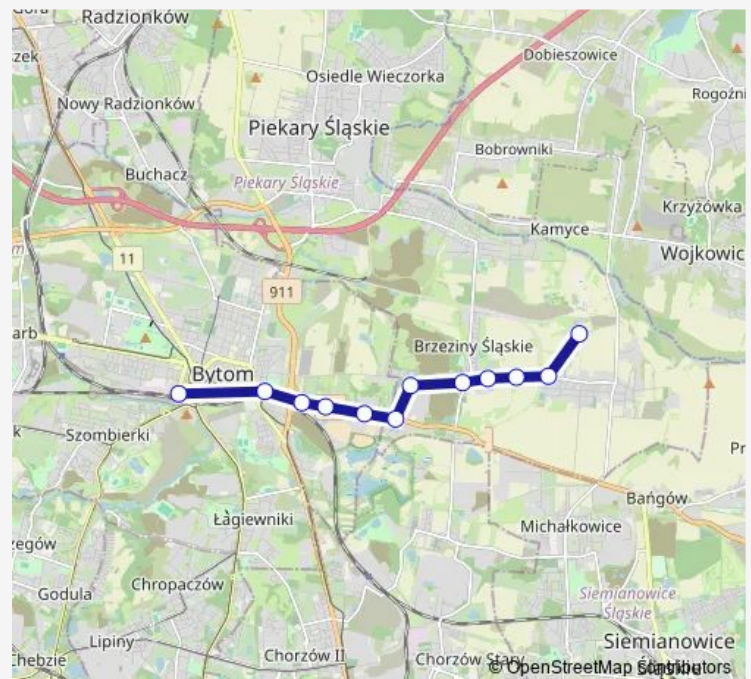

Dąbrówka Wielka Przychodnia Zdrowia

Dołki Kaplica

**Route schedule**

Bytom Dworzec — Dołki Kaplica

Monday 05:20-16:20

Tuesday 05:20-16:20

Wednesday 05:20-16:20

Thursday 05:20-16:20

Friday 05:20-16:20

Saturday —

Sunday —

**Route info**

Direction: Bytom Dworzec

Stops: 12

Trip Duration: 0 hour 19 min

148 Bus time schedules and route maps are available in an offline PDF at [busmaps.com](https://busmaps.com). Use the [busmaps.com](https://busmaps.com) website to see live bus times, train schedule or subway schedule, and step-by-step directions for all public transit in Bytom