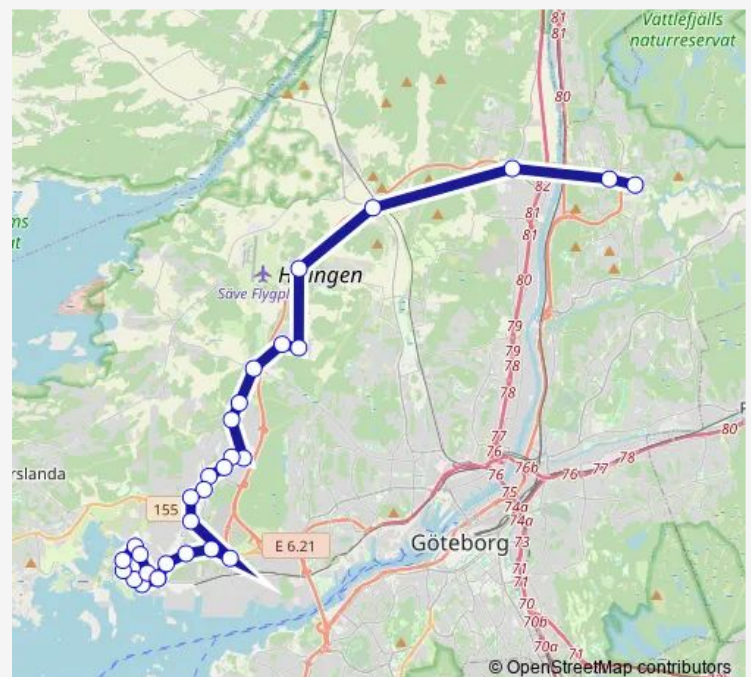

Thursday 05:36-17:30

Friday 05:36-17:30

Saturday —

Sunday —

Route info

Direction: Arendal Portal

Stops: 30

Trip Duration: 0 hour 58 min

Kärra Klareberg

Gårdstensliden

Angered centrum

Direction

Angered centrum — Arendal Portal

30 stops

[Open route schedule](#)

Angered centrum

Route schedule

Angered centrum — Arendal Portal

Monday 05:02-17:42

Tuesday 05:02-17:42

Wednesday 05:02-17:42

Thursday 05:02-17:42

Friday 05:02-17:42

Saturday —

Sunday —

Route info

Direction: Angered centrum

Stops: 30

Trip Duration: 0 hour 58 min

Terminalvägen

Arendal Norra

Hamneviksvägen