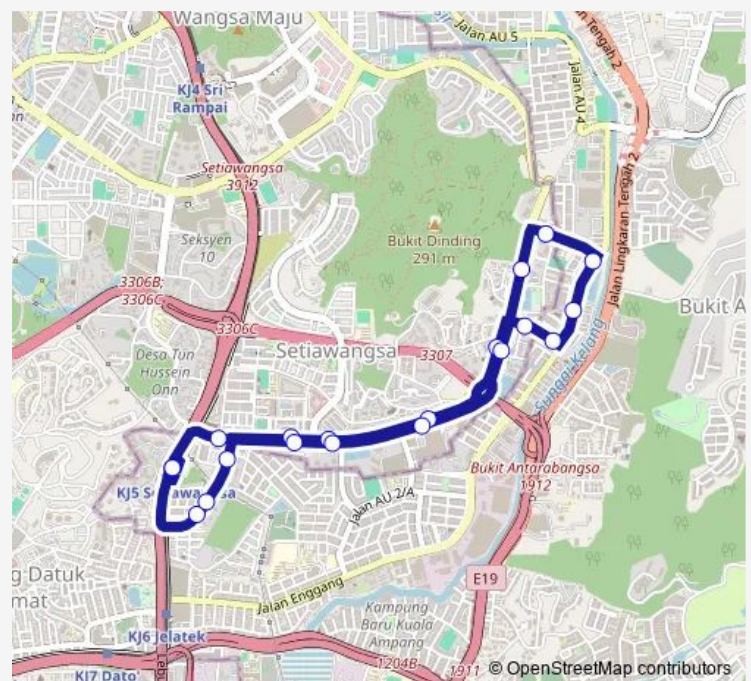

### Route schedule

KI812 LRT Setiawangsa — KI812 LRT Setiawangsa

Monday	05:40-24:00
Tuesday	05:40-24:00
Wednesday	05:40-24:00
Thursday	05:40-24:00
Friday	05:40-24:00
Saturday	05:40-19:30
Sunday	05:40-19:30

### Route info

Direction: KI812 LRT Setiawangsa

Stops: 20

Trip Duration: 0 hour 23 min

T223 — Stesen LRT Setiawangsa ~ Au3, Jentayu, Keramat

T223 Bus time schedules and route maps are available in an offline PDF at [busmaps.com](https://busmaps.com). Use the [busmaps.com](https://busmaps.com) website to see live bus times, train schedule or subway schedule, and step-by-step directions for all public transit in Kuala Lumpur