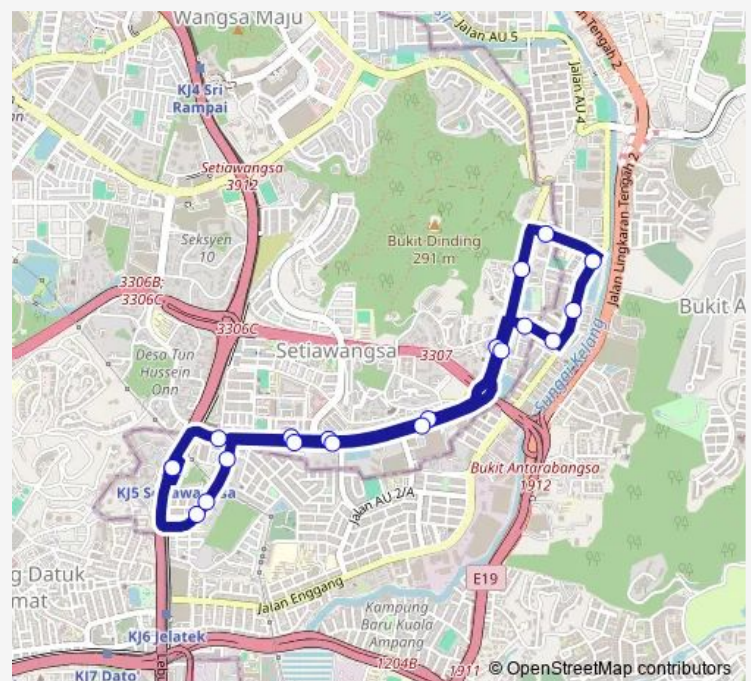

### Route schedule

KI812 LRT Setiawangsa — KI812 LRT Setiawangsa

Monday	05:40-24:00
Tuesday	05:40-24:00
Wednesday	05:40-24:00
Thursday	05:40-24:00
Friday	05:40-24:00
Saturday	05:40-19:30
Sunday	05:40-19:30

### Route info

Direction: KI812 LRT Setiawangsa

Stops: 20

Trip Duration: 0 hour 23 min

T223 — Stesen LRT Setiawangsa ~ Au3, Jentayu, Keramat

T223 Bus time schedules and route maps are available in an offline PDF at [busmaps.com](https://busmaps.com). Use the [busmaps.com](https://busmaps.com) website to see live bus times, train schedule or subway schedule, and step-by-step directions for all public transit in Kuala Lumpur