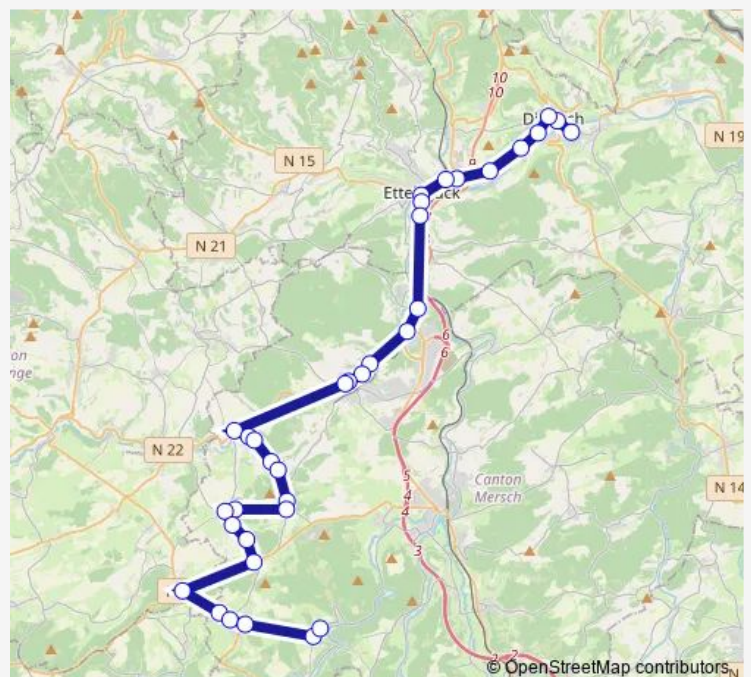

Saturday —

Sunday —

Route info

Direction: Hollenfels, Vereinsbau

Stops: 37

Trip Duration: 1 hour 0 min

■ K09

Bissen, Geiwels

Bissen, Op der Millen

Colmar-Berg, Usines

Colmar-Berg, Centre

Ettelbruck, Heintz van Landewyck

Ettelbruck, Rond-Point

Ettelbruck, Ecole primaire

Ettelbruck, Prince Henri

Erpeldange (Ettelbruck), Um Dreieck

Ingeldorf, Café de la Station

Diekirch, Lorentzwues

Diekirch, Gare

Diekirch, Altersheem

DIEKIRCH, Neie Kolleisch

Diekirch, Fielserstrooss

GILSDORF, Ackerbauschoul

Direction

Wednesday 14:42-15:58

Thursday 14:42

Friday 14:42-15:58

Saturday —

Sunday —

Route info

Direction: DIEKIRCH, Neie Kolleisch

Stops: 35