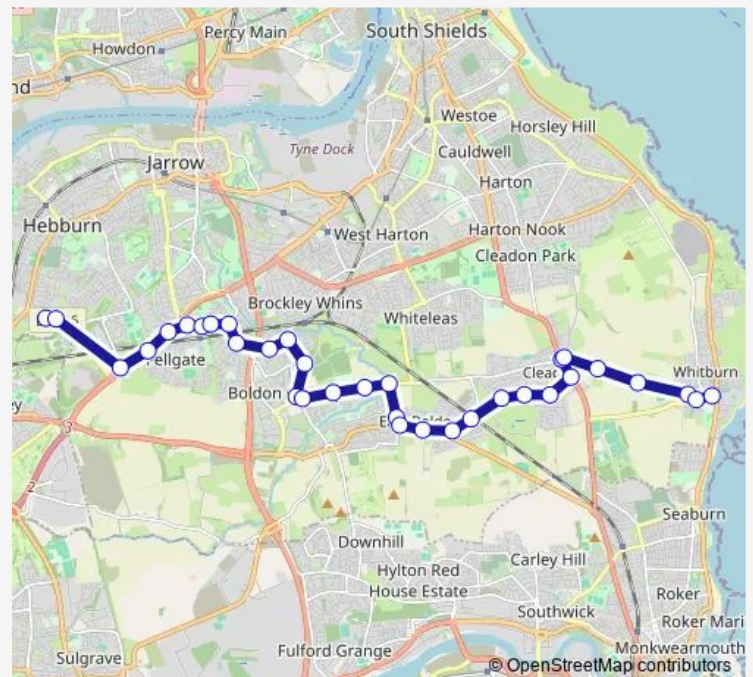

Thursday 15:05

Friday 15:05

Saturday —

Sunday —

Route info

Direction: St Joseph's Catholic Academy

Stops: 34

Trip Duration: 0 hour 34 min

■ S815 — Whitburn - St Josephs Catholic Academy

Station Road-Blacks Corner

East Boldon Metro

Whitburn Road-The Crescent

Whitburn Road-Underhill Road

Whitburn Road-Laburnham Grove

Sunderland Road-Whitburn Road