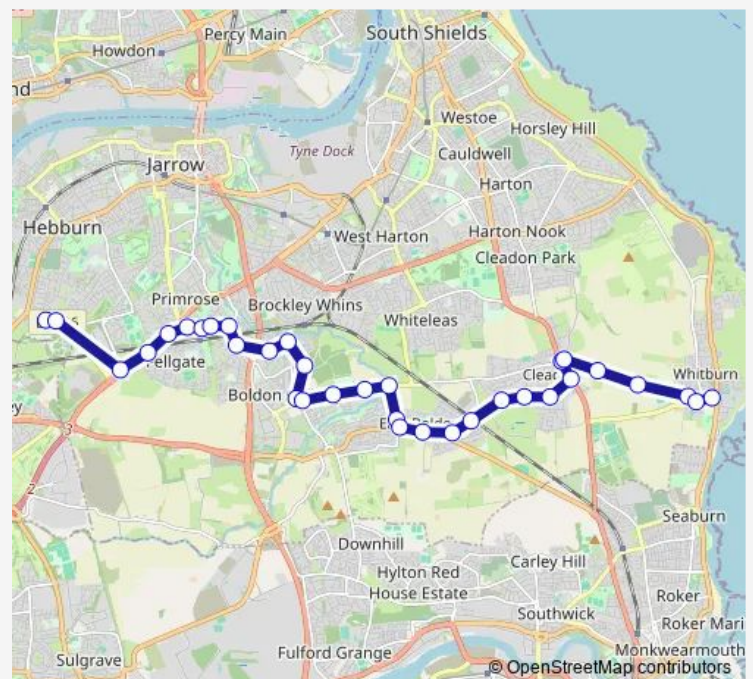

### Route schedule

St Joseph's Catholic Academy — Front Street - East Street

Monday 15:05

Tuesday 15:05

Wednesday 15:05

Thursday 15:05

Friday 15:05

Saturday —

### Route info

Direction: St Joseph's Catholic Academy

Stops: 34

Trip Duration: 0 hour 34 min

■ S815 — Whitburn - St Josephs Catholic Academy

Station Road-Blacks Corner

East Boldon Metro

Whitburn Road-The Crescent