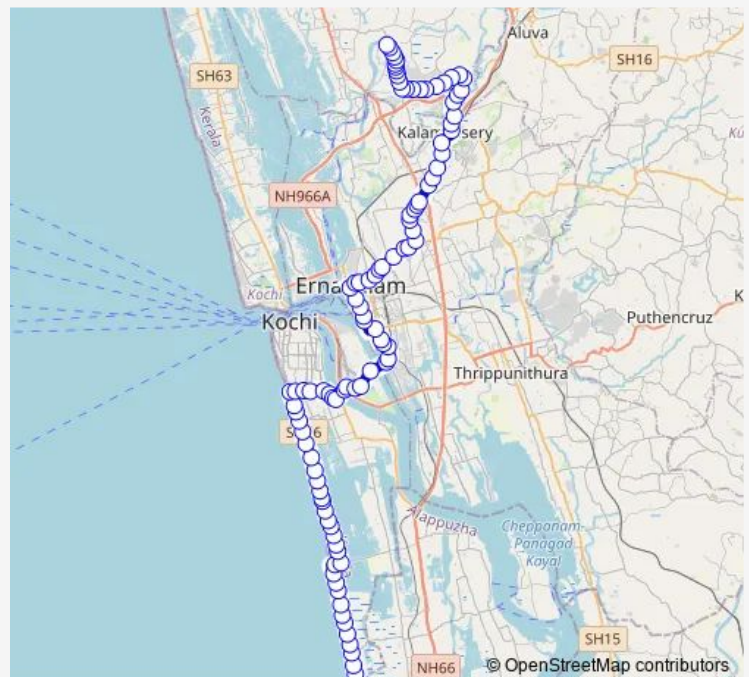

Thursday 06:00

Friday 06:00

Saturday 06:00

Sunday 06:00

Route info

Direction: Methanam

Stops: 104

Trip Duration: 2 hour 20 min