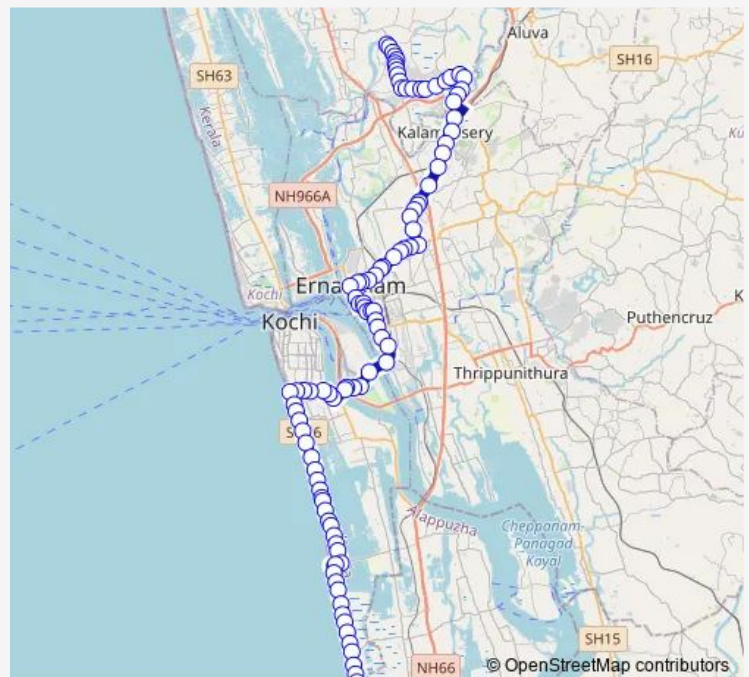

Thursday 06:00

Friday 06:00

Saturday 06:00

Sunday 06:00

Route info

Direction: Chellanam

Stops: 105

Trip Duration: 2 hour 20 min