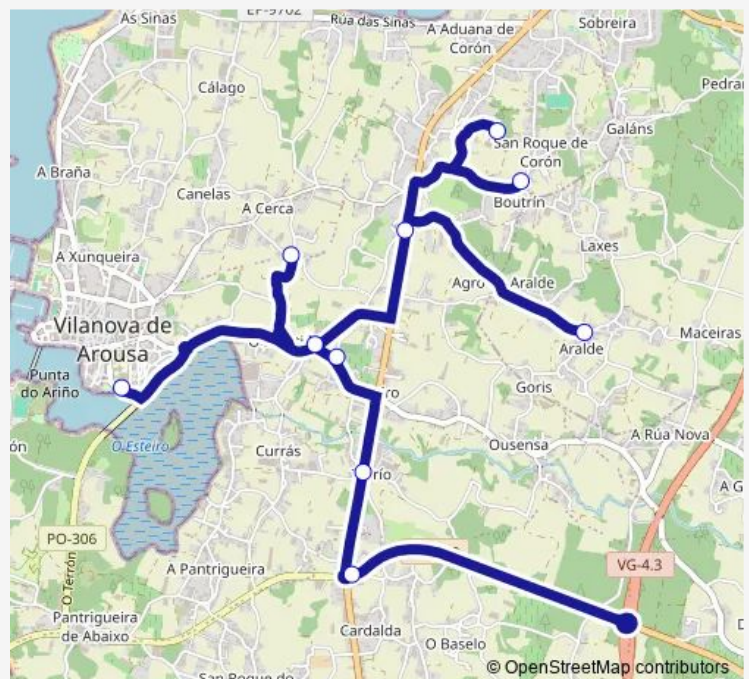

Bus Xg627029 Ceip de San Roque-Rotonda Isla

[Go to website](#)

Direction

Ceip de San Roque — Rotonda Isla

10 stops

[Open route schedule](#)

Ceip de San Roque

Boutrín

Route schedule

Ceip de San Roque — Rotonda Isla

Monday 14:40-14:45

Tuesday 14:40-14:45

Wednesday 14:40-14:45

Thursday 14:40

Friday 14:40

Saturday —

Sunday —

Route info

Direction: Ceip de San Roque

Stops: 10

Trip Duration: 0 hour 17 min

Xg627029 — Ceip de San Roque-Rotonda Isla

Direction

Rotonda Isla — Ceip de San Roque

Wednesday 09:08

Thursday 09:08

Friday 09:08

Saturday —

Sunday —

Route info

Direction: Rotonda Isla

Stops: 10