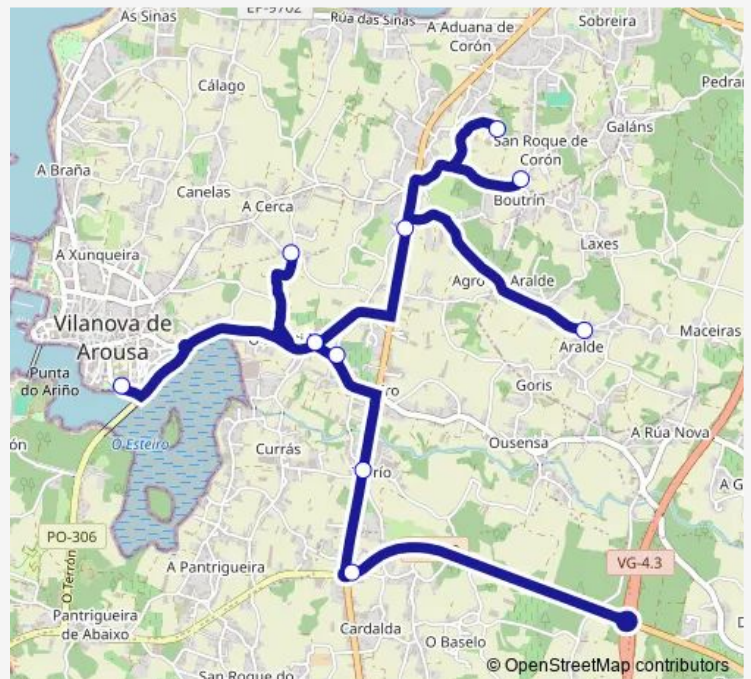

Bus XG627029 Ceip de San Roque-Rotonda Isla

[Go to website](#)

Direction

Ceip de San Roque — Rotonda Isla

10 stops

[Open route schedule](#)

Ceip de San Roque

Boutrín

Route schedule

Ceip de San Roque — Rotonda Isla

Monday 14:40

Tuesday 14:40

Wednesday 14:40

Thursday 14:40

Friday 14:40

Saturday —

Sunday —

Route info

Direction: Ceip de San Roque

Stops: 10

Trip Duration: 0 hour 17 min

XG627029 — Ceip de San Roque-Rotonda Isla

Direction

Rotonda Isla — Ceip de San Roque

Wednesday 09:08

Thursday 09:08

Friday 09:08

Saturday —

Sunday —

Route info

Direction: Rotonda Isla

Stops: 10