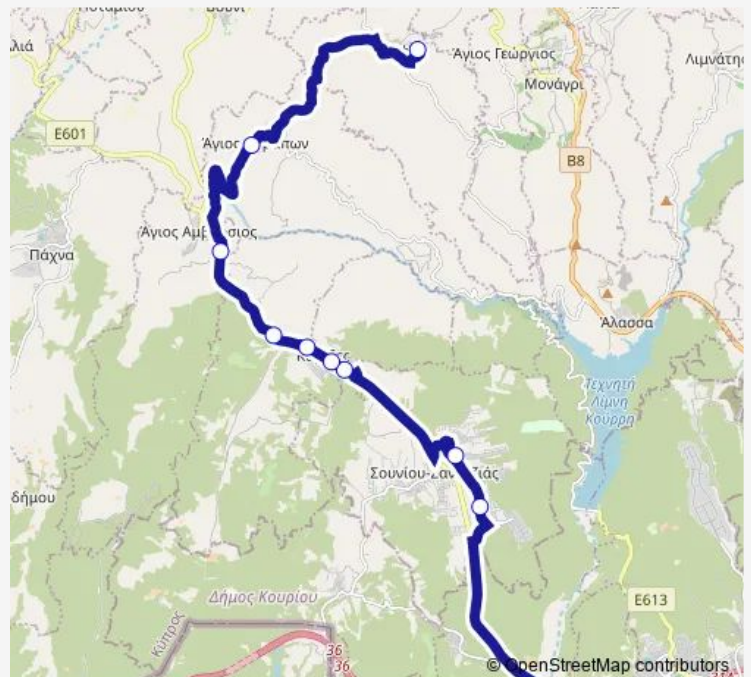

Pano Kyvides - Agios Amvrosios Road

Agios Therapon 1

Lofou

Route schedule

Kantou Community Board — Lofou

Monday	—
Tuesday	—
Wednesday	—
Thursday	—
Friday	—
Saturday	09:40-12:55
Sunday	09:40-12:55

Route info

Direction: Kantou Community Board

Stops: 11

Trip Duration: 0 hour 45 min

40H — Kantou - Souni - Agios Therapon - Lofou

40H Bus time schedules and route maps are available in an offline PDF at busmaps.com. Use the busmaps.com website to see live bus times, train schedule or subway schedule, and step-by-step directions for all public transit in Limassol