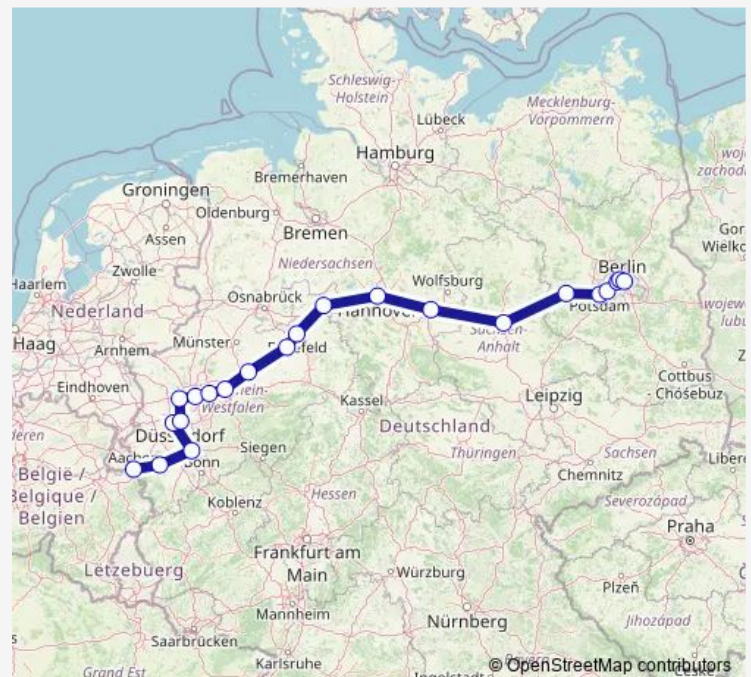

Rail ICE 949

[Go to website](#)

Direction

Aachen Hbf — Berlin Ostbahnhof

22 stops

[Open route schedule](#)

Aachen Hbf

Düren

Köln Hbf

Neuss Hbf

Düsseldorf Hbf

Duisburg Hbf

Essen Hbf

Bochum Hbf

Dortmund Hbf

Hamm(Westf)

Gütersloh Hbf

Bielefeld Hbf

Minden(Westf)

Hannover Hbf

Braunschweig Hbf

Magdeburg Hbf

Brandenburg Hbf

Potsdam Hbf

Berlin Wannsee

Berlin Zoologischer Garten

Berlin Hbf (tief)

Route schedule

Aachen Hbf — Berlin Ostbahnhof

Monday 22:45-23:17

Tuesday 22:05-23:17

Wednesday 22:05-23:17

Thursday 22:45-23:17

Friday 22:45-23:17

Saturday 22:45-23:17

Sunday 21:48-22:28

Route info

Direction: Aachen Hbf

Stops: 22

Trip Duration: 7 hour 59 min

ICE 949

BusMaps