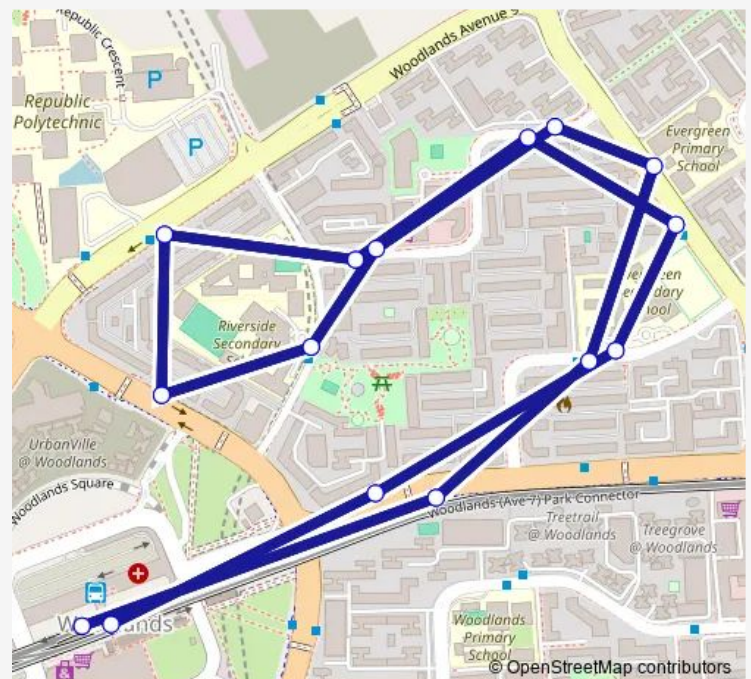

Bus 911T

[Go to website](#)

Direction

Woodlands Int — Woodlands Int

15 stops

[Open route schedule](#)

Woodlands Int

Blk 825

Evergreen Sec Sch

Blk 869

Blk 840

Blk 816

Blk 808

Blk 803

Riverside Sec Sch

Blk 875

Blk 880

Evergreen Pr Sch

Blk 856

Blk 891c Cp

Woodlands Int

Route schedule

Woodlands Int — Woodlands Int

Monday 05:27

Tuesday 05:27

Wednesday 05:27

Thursday 05:27

Friday 05:27

Saturday 05:20

Sunday 05:20

Route info

Direction: Woodlands Int

Stops: 15

Trip Duration: 0 hour 23 min

911T

BusMaps