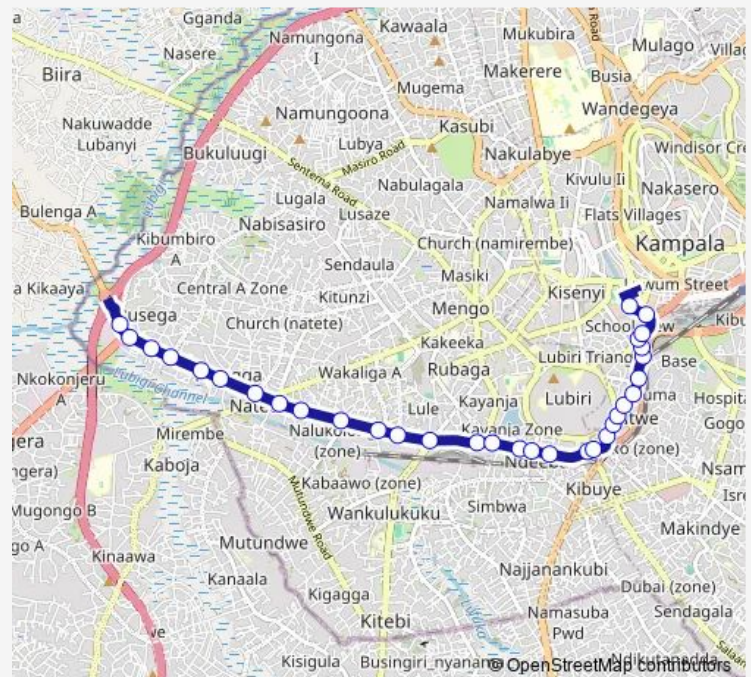

Bus KA036 Busega-Old Taxi Park

[Go to website](#)

Direction

Busega Market - A109 — Mukwano Arcade

32 stops

[Open route schedule](#)

Busega Market - A109

Busega Market (Masaka Rd)

Petrocity

Busega (Masaka Rd)

Hass Fuel Station (Masaka Rd)

Nateete Taxi Park

Masaka Rd - Mackay Rd Jct

Nateete Fuel Station (Sasaka Rd)

Nateete Town Mosque (Masaka Rd)

Nalukolongo Market

Sure Petrol Station (Nalukolongo)

Musigula (Masaka Rd)

Kabusu

Petro City (Nabunya - Ndeeba)

Dtb Banks Ndeeba

Ndeeba Banks

Nateete - Kobil Petro Station

Total Petro Station - Ndeeba Banks

Gapco Petro Station (Ndeeba)

Ndeebakibuye Market - Truck Park

Nakumatt Katwe - Muganzirwaza Plaza

Route schedule

Busega Market - A109 — Mukwano Arcade

Monday 06:30-19:00

Tuesday 06:30-19:00

Wednesday 06:30-19:00

Thursday 06:30-19:00

Friday 06:30-19:00

Saturday 06:30-19:00

Sunday 06:30-19:00

Route info

Direction: Busega Market - A109

Stops: 32

Trip Duration: 1 hour 6 min

KA036 — Busega-Old Taxi Park