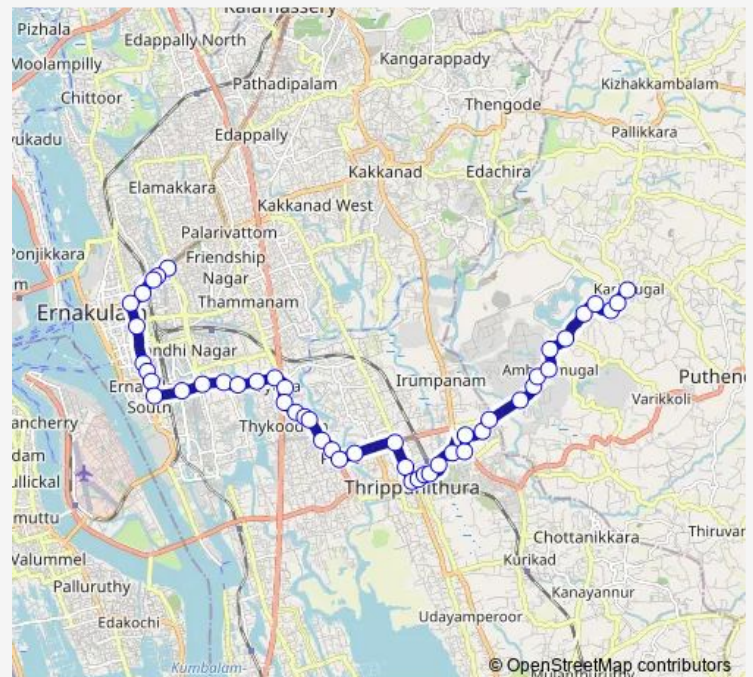

Bus Karimugal ↔ Kaloor

[Go to website](#)

Direction

Kaloor — Karimugal

48 stops

[Open route schedule](#)

- Kaloor
- Manapattyparambu
- Town Hall
- North Railway Station
- Kacheripadi
- Pullepady Junction
- Maharajas Ground
- Karakkat Junction
- Ernakulam South
- Valanjambalam
- Manorama Junction
- Kadavanthara Junction
- Elamkulam Junction
- Elamkulam
- Janatha
- Vyttila Junction
- Vyttila Devaswom Board
- Sub Station
- Oen
- Thykooodam Metro Station
- Thykooodam Junction

Route schedule

Kaloor — Karimugal

Monday	06:00
Tuesday	06:00
Wednesday	06:00
Thursday	06:00
Friday	06:00
Saturday	06:00
Sunday	06:00

Route info

Direction: Kaloor

Stops: 48

Trip Duration: 1 hour 1 min

■ Karimugal ↔ Kaloor

Champakkara

Petta Metro Station

Petta

Petta East

S N Junction

Thrippunithura Old Stand

Kizhakke Kotta Junction

Market Junction