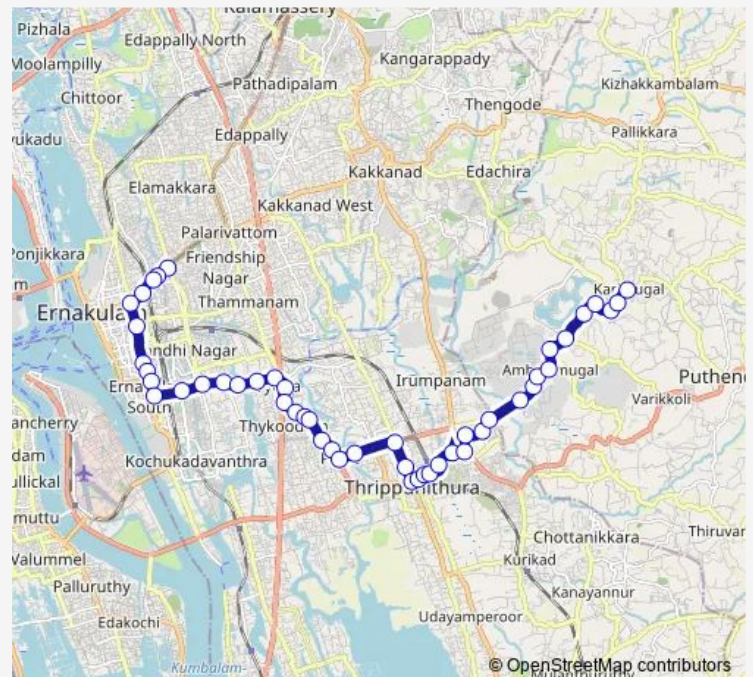

Bus Karimugal ↔ Kaloor

[Go to website](#)

Direction

Kaloor — Karimugal

48 stops

[Open route schedule](#)

- Kaloor
- Manapattyparambu
- Town Hall
- North Railway Station
- Kacheripadi
- Pullepady Junction
- Maharajas Ground
- Karakkat Junction
- Ernakulam South
- Valanjambalam
- Manorama Junction
- Kadavanthara Junction
- Elamkulam Junction
- Elamkulam
- Janatha
- Vyttila Junction
- Vyttila Devaswom Board
- Sub Station
- Oen
- Thykooodam Metro Station
- Thykooodam Junction

Route schedule

Kaloor — Karimugal

Monday	06:00
Tuesday	06:00
Wednesday	06:00
Thursday	06:00
Friday	06:00
Saturday	06:00
Sunday	06:00

Route info

Direction: Kaloor

Stops: 48

Trip Duration: 1 hour 1 min

■ Karimugal ↔ Kaloor