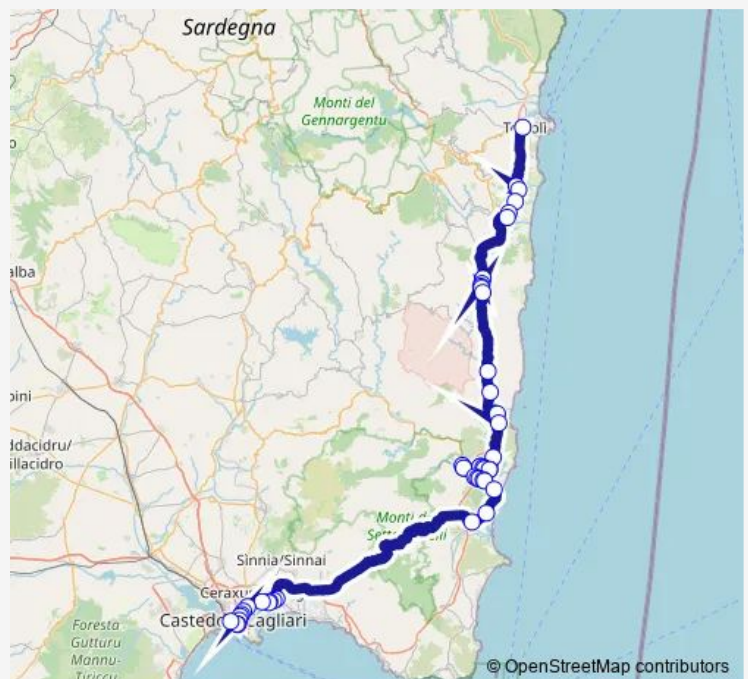

Muravera VIA Roma 8

Muravera VIA Roma 42

Muravera VIA Sarrabus

Muravera Consorzio Agrario

Muravera VIA Roma-Ospedale

Route schedule

Cagliari Autostazione Arst — Tortoli' FRA Locci

Monday	09:45-17:35
Tuesday	09:45-17:35
Wednesday	09:45-17:35
Thursday	09:45-17:35
Friday	09:45-17:35
Saturday	09:45-17:35
Sunday	17:30

Route info

Direction: Cagliari Autostazione Arst

Stops: 35

Trip Duration: 2 hour 46 min

Linea 103 — Villagrande - Lanusei - Tortoli - Ierzu - Tertenia - Muravera - Cagliari

Muravera VIA Sarrabus

Muravera Consorzio Agrario