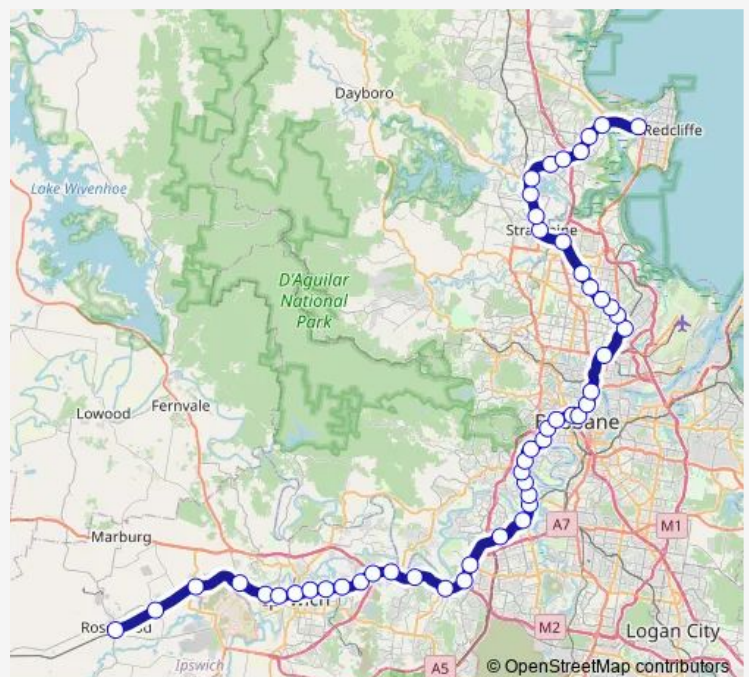

Dinmore station, platform 2

Riverview station, platform 1

Redbank station, platform 2

Goodna station, platform 1

Gailes station, platform 2

Wacol station, platform 2

Darra station, platform 4

Oxley station, platform 3

Corinda station, platform 5

Sherwood station, platform 4

Route schedule

Rosewood station, platform 2 — Kippa-Ring station, platform 2

Monday	—
Tuesday	—
Wednesday	—
Thursday	—
Friday	15:16
Saturday	—
Sunday	—

Route info

Direction: Rosewood station, platform 2

Stops: 50

Trip Duration: 2 hour 15 min

RWRP — Rosewood line - Redcliffe Peninsula Line

Graceville station, platform 4

Chelmer station, platform 4

Indooroopilly station, platform 4

Taringa station, platform 4

Toowong station, platform 4

Auchenflower station, platform 4

Milton station, platform 4

Roma Street station, platform 9

Central station, platform 6

Fortitude Valley station, platform 4