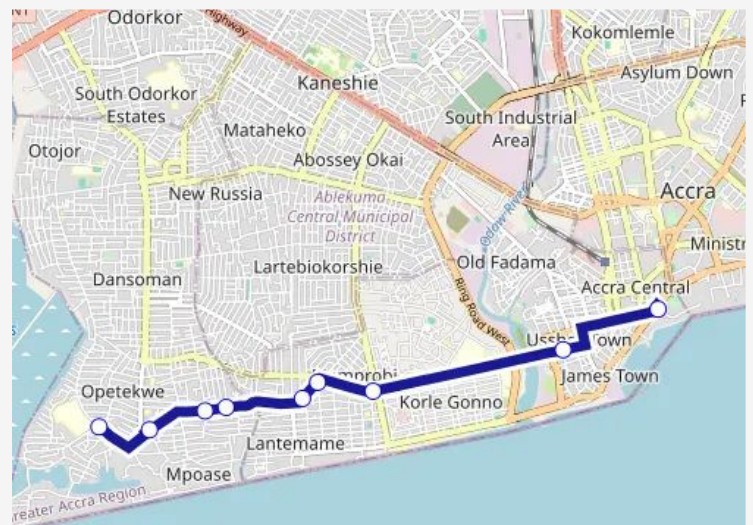

Bus 260B Accra Bishop to Ebenezer

[Go to website](#)

Direction

Terminal Accra Bishop — Terminal Ebenezer

9 stops

[Open route schedule](#)

Terminal Accra Bishop

Agbado

Shell Filling Station 463

Methodist 260

Bamboi 2

Agege

Zone Six

Agege Last Stop Station

Terminal Ebenezer

Route schedule

Terminal Accra Bishop — Terminal Ebenezer

Monday 10:05

Tuesday 10:05

Wednesday 10:05

Thursday 10:05

Friday 10:05

Saturday 10:05

Sunday 10:05

Route info

Direction: Terminal Accra Bishop

Stops: 9

Trip Duration: 0 hour 34 min

© OpenStreetMap contributors

■ 260B — Accra Bishop to Ebenezer

BusMaps

260B Bus time schedules and route maps are available in an offline PDF at busmaps.com. Use the busmaps.com website to see live bus times, train schedule or subway schedule, and step-by-step directions for all public transit in Accra