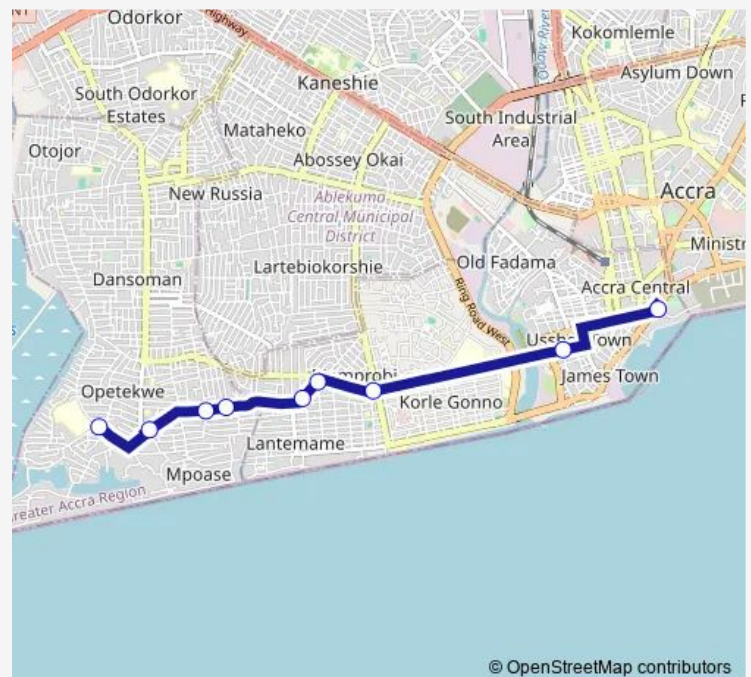

### Direction

Terminal Accra Bishop — Terminal Ebenezer

9 stops

[Open route schedule](#)

Terminal Accra Bishop

Agbado

Shell Filling Station 463

Methodist 260

Bamboi 2

Agege

Zone Six

Agege Last Stop Station

Terminal Ebenezer

### Route schedule

Terminal Accra Bishop — Terminal Ebenezer

Monday 10:05

Tuesday 10:05

Wednesday 10:05

Thursday 10:05

Friday 10:05

Saturday 10:05

### Route info

Direction: Terminal Accra Bishop

Stops: 9

Trip Duration: 0 hour 34 min

© OpenStreetMap contributors

■ 260b — Accra Bishop to Ebenezer

BusMaps

260b Bus time schedules and route maps are available in an offline PDF at [busmaps.com](https://busmaps.com). Use the [busmaps.com](https://busmaps.com) website to see live bus times, train schedule or subway schedule, and step-by-step directions for all public transit in Accra