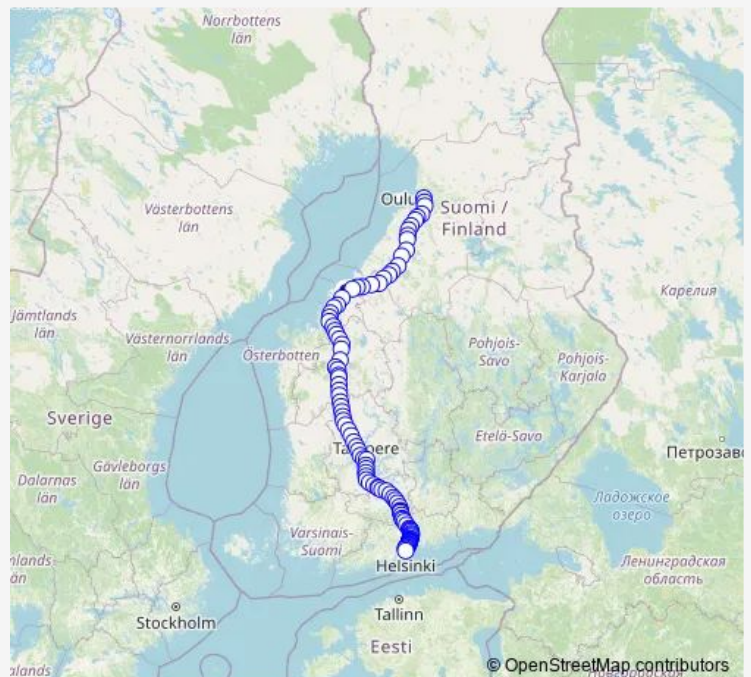

Route schedule

Oulu — Helsinki

Monday	07:49
Tuesday	—
Wednesday	07:49
Thursday	07:49
Friday	—
Saturday	07:49
Sunday	07:49

Route info

Direction: Oulu

Stops: 103

Trip Duration: 5 hour 46 min

■ IC 22 — Oulu - Helsinki