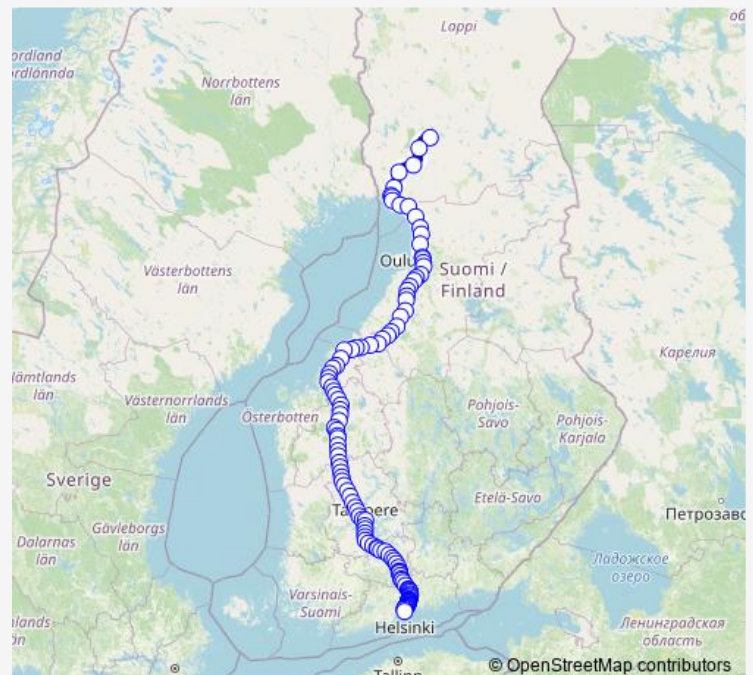

### Route schedule

Rovaniemi — Helsinki

Monday 05:15

Tuesday 05:15

Wednesday 05:15

Thursday 05:15

Friday 05:15

Saturday —

### Route info

Direction: Rovaniemi

Stops: 118

Trip Duration: 8 hour 24 min

■ IC 22 — Rovaniemi - Helsinki

Ruukki

Tuomioja

Ahonpää