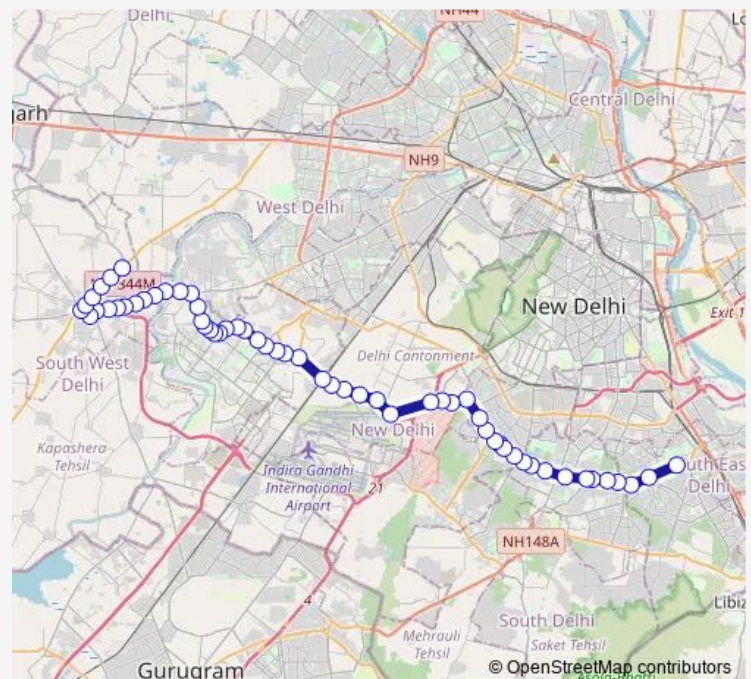

Arjun Path / Subroto Park

Arjun Path

APS Colony

Route schedule

Nehru Place Terminal — Dichau Kalan Depot

Monday 04:58-07:46

Tuesday 04:58-07:46

Wednesday 04:58-07:46

Thursday 04:58-07:46

Friday 04:58-07:46

Saturday 04:58-07:46

Sunday 04:58-07:46

Route info

Direction: Nehru Place Terminal

Stops: 58

Trip Duration: 2 hour 19 min