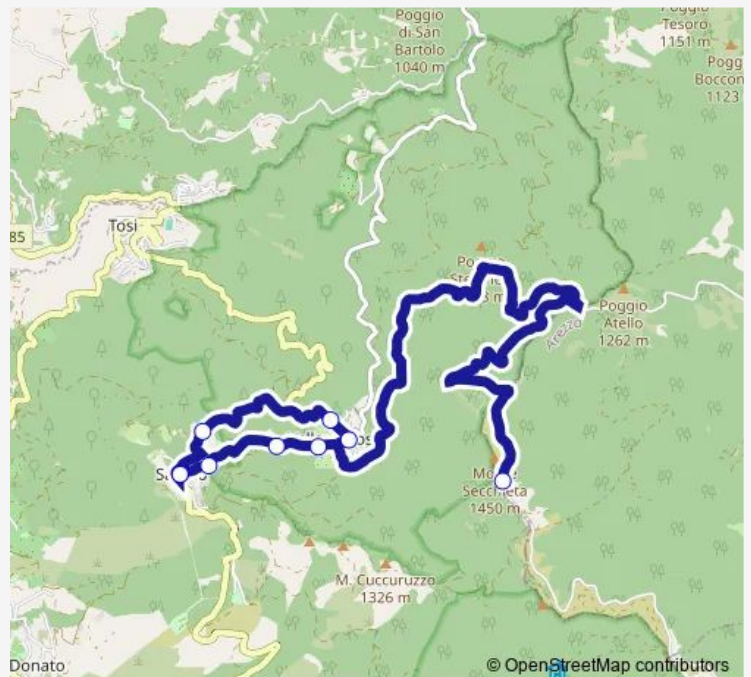

Thursday 09:35-19:00

Friday 09:35-19:00

Saturday 09:35-19:00

Sunday 09:35-19:00

**Route info**

Direction: Saltino Inf. Turistiche \*

Stops: 23

Trip Duration: 0 hour 40 min