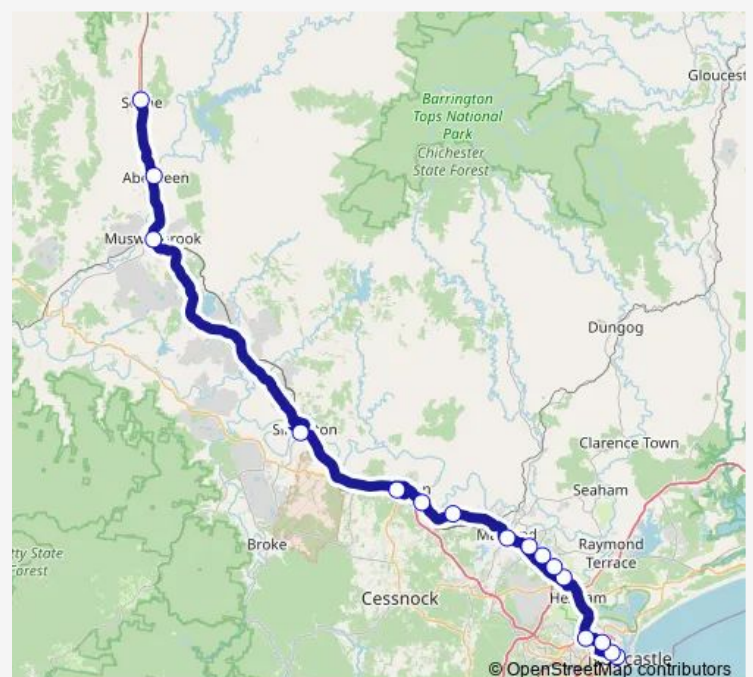

Rail Replacement Bus Service 18hu Newcastle, then all stations to Warabrook, Beresfield, all to Victoria St, Maitland, all to Scone

[Go to website](#)

Direction

Newcastle Interchange, Stand C — Scone Station, Coach Stop

Metford Station, Ferraby Dr

Victoria Street Station, Victoria St

Maitland Station, Station St

Lochinvar Public School, New England Hwy

High St At Nelson St

Branxton Station, Railway St

Singleton Station, Munro St

Thursday —

Friday —

Saturday 04:00-17:57

Sunday 04:00-17:57

Route info

Direction: Newcastle Interchange, Stand C

Stops: 16

Trip Duration: 3 hour 3 min

18hu — Newcastle, then all stations to Warabrook, Beresfield, all to Victoria St, Maitland, all to Scone

Direction

Scone Station, Coach Stop — Newcastle Interchange, Stand C

16 stops

[Open route schedule](#)