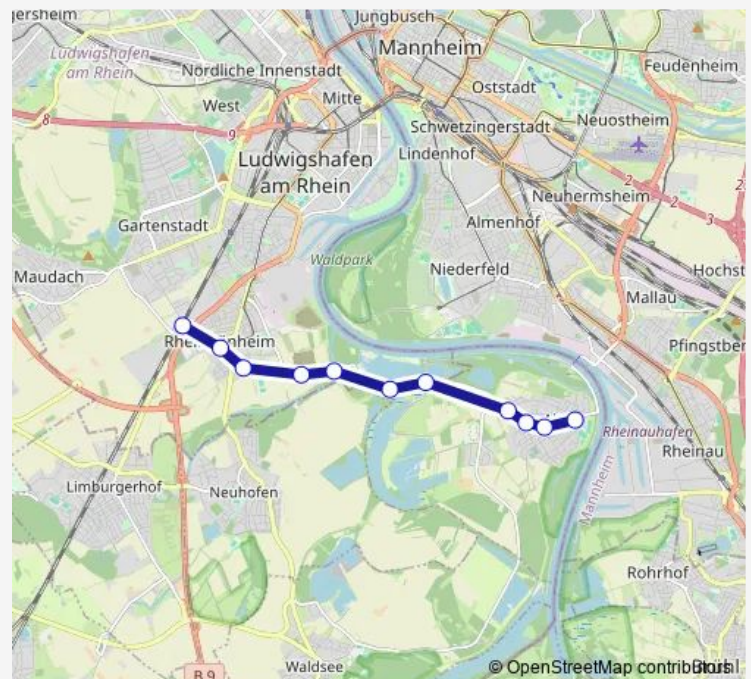

Direction

LU Rheingönheim, Bahnhof — Altrip, Ludwigsplatz

11 stops

[Open route schedule](#)

LU Rheingönheim, Bahnhof

Rheingönheim, Neubruch

Rheingönheim, Hoher Weg

Rheingönheim, Waldmühle

LU Rheingönheim, Bahnhof — Altrip, Ludwigsplatz

Monday 20:10-23:43

Tuesday 20:10-23:43

Wednesday 20:10-23:43

Thursday 20:10-23:43

Friday 20:10-23:43

Saturday 05:13-23:43

Sunday 05:13-23:43

Route info

Direction: LU Rheingönheim, Bahnhof

Stops: 11

Trip Duration: 0 hour 14 min

Direction

Altrip, Ludwigsplatz — LU Rheingönheim, Bahnhof

11 stops

[Open route schedule](#)

Thursday 20:28-23:28

Friday 20:28-23:28

Saturday 04:58-23:28

Sunday 05:28-23:28

Route info

Direction: Altrip, Ludwigsplatz

Stops: 11

Trip Duration: 0 hour 14 min