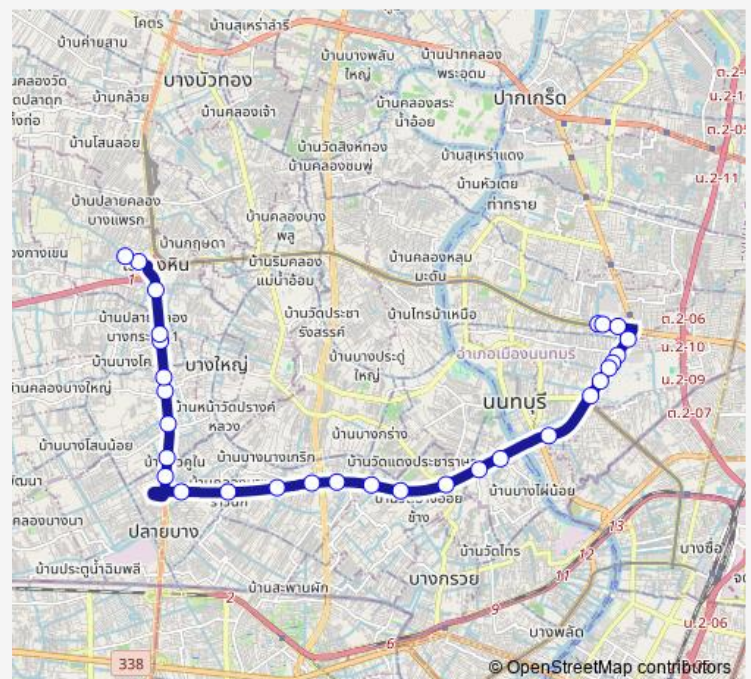

จุดขึ้นลง;visual stop

จุดขึ้นลง;visual stop

จุดขึ้นลง;visual stop

Route schedule

จุดขึ้นลง;visual stop — จุดขึ้นลง;visual stop

Monday 00:00

Tuesday 00:00

Wednesday 00:00

Thursday 00:00

Friday 00:00

Saturday 00:00

Sunday 00:00

Route info

Direction: จุดขึ้นลง;visual stop

Stops: 30

Trip Duration: 0 hour 56 min