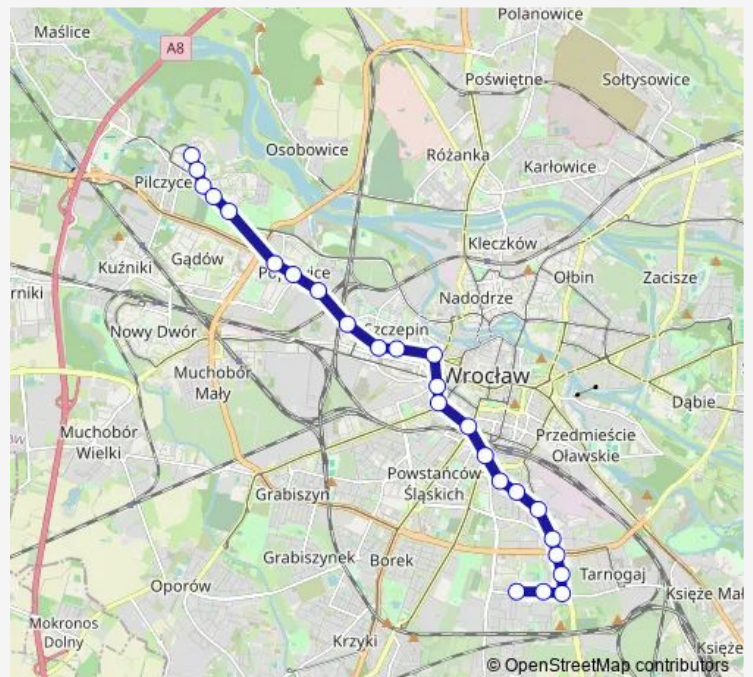

Transbud

Nyska

Bardzka

Krynicka

Morwowa

Świeradowska

Gaj

Route schedule

Tarnogaj — Gaj

Monday 16:56

Tuesday —

Wednesday —

Thursday —

Friday —

Saturday —

Sunday 16:56

Route info

Direction: Tarnogaj

Stops: 9

Trip Duration: 0 hour 9 min

Direction

Zajezdnia Borek — Gaj

19 stops

[Open route schedule](#)