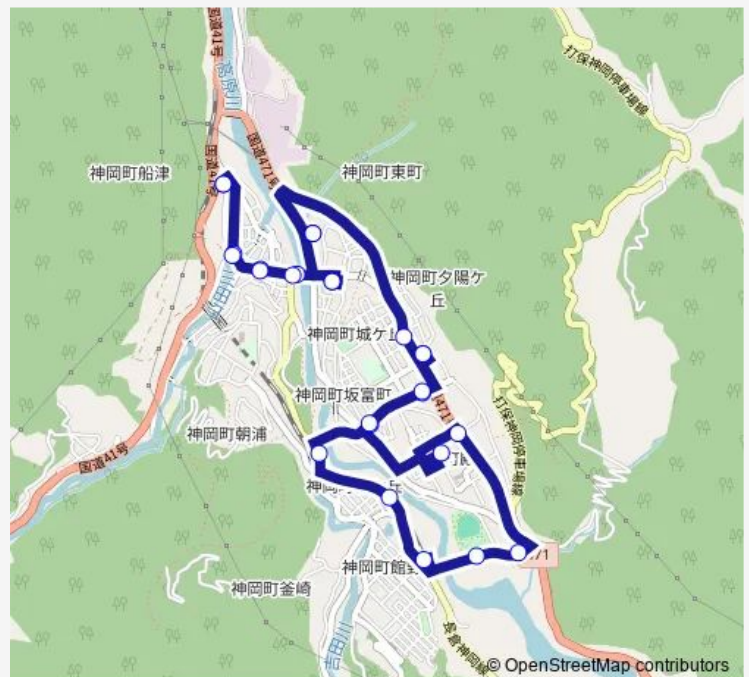

Thursday 10:39-13:39

Friday 10:39-13:39

Saturday —

Sunday —

Route info

Direction: 濃飛バス神岡営業所

Stops: 26

Trip Duration: 0 hour 37 min