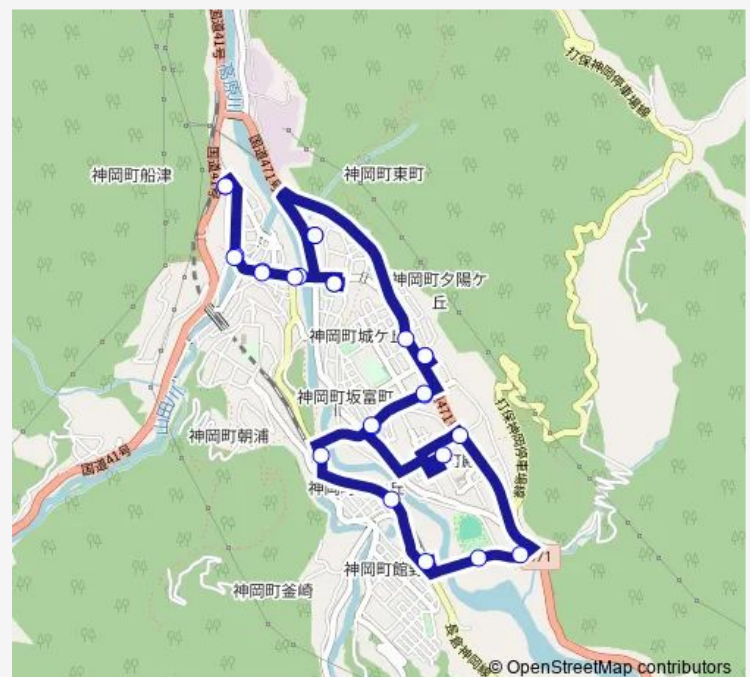

Thursday 10:39-13:39

Friday 10:39-13:39

Saturday —

Sunday —

Route info

Direction: 濃飛バス神岡営業所

Stops: 26

Trip Duration: 0 hour 37 min