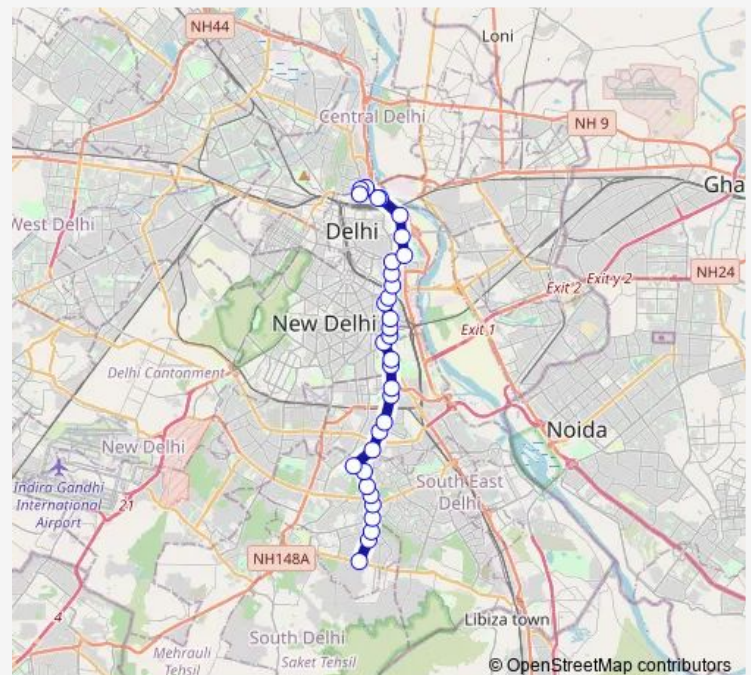

### Route schedule

Ambedkar Nagar Terminal — Mori Gate Terminal

Monday 11:37-22:55

Tuesday 11:37-22:55

Wednesday 11:37-22:55

Thursday 11:37-22:55

Friday 11:37-22:55

Saturday 11:37-22:55

Sunday 11:37-22:55

### Route info

Direction: Ambedkar Nagar Terminal

Stops: 33

Trip Duration: 1 hour 19 min

423down

BusMaps

Tilak Bridge

ITO (Agarwal Chowk)