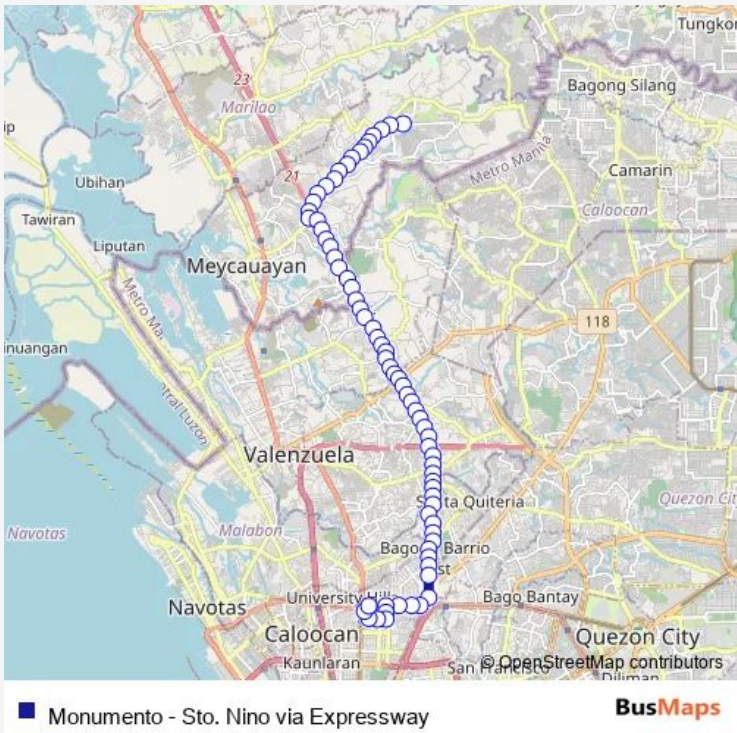

Bus Monumento - Sto. Nino via Expressway

[Go to website](#)

Direction
 El- Camino, City of Meycauayan — Epifanio de los Santos Avenue / General Rosendo Simon Intersection , Caloocan City

69 stops

[Open route schedule](#)

Route schedule

El- Camino, City of Meycauayan — Epifanio de los Santos Avenue / General Rosendo Simon Intersection , Caloocan City

Monday	00:00
Tuesday	00:00
Wednesday	00:00
Thursday	00:00
Friday	00:00
Saturday	00:00
Sunday	00:00

Route info

Direction: El- Camino, City of Meycauayan

Stops: 69

Trip Duration: 1 hour 20 min

North Luzon Expressway, City of Meycauayan

North Luzon Expressway, City of Meycauayan

North Luzon Expressway, Valenzuela City