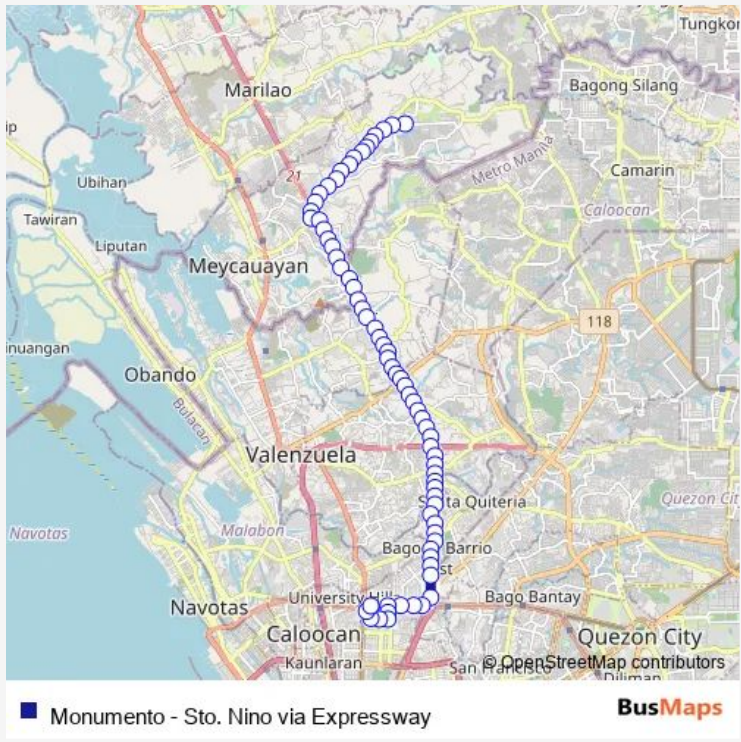

Bus Monumento - Sto. Nino via Expressway

[Go to website](#)

Direction
 El- Camino, City of Meycauayan — Epifanio de los Santos Avenue / General Rosendo Simon Intersection , Caloocan City
 69 stops
[Open route schedule](#)

- El- Camino, City of Meycauayan
- El- Camino, City of Meycauayan
- Maycauayan Camalig, City of Meycauayan
- Maycauayan Camalig / Pantok Road Intersection, City of Meycauayan
- Maycauayan Camalig, City of Meycauayan
- Maycauayan Camalig, City of Meycauayan
- Maycauayan Camalig / Muralla Service Road Intersection , City of Meycauayan
- Maycauayan Camalig, City of Meycauayan
- Maycauayan Camalig, City of Meycauayan
- Maycauayan Camalig, City of Meycauayan
- Maycauayan Camalig, City of Meycauayan
- Maycauayan Camalig, City of Meycauayan
- Maycauayan Camalig, City of Meycauayan
- Maycauayan Camalig, City of Meycauayan
- Malhacan Road / North Luzon Expressway Intersection, City of Meycauayan
- North Luzon Expressway, City of Meycauayan
- North Luzon Expressway, City of Meycauayan
- North Luzon Expressway, City of Meycauayan

Route schedule

El- Camino, City of Meycauayan — Epifanio de los Santos Avenue / General Rosendo Simon Intersection , Caloocan City

Monday	00:00
Tuesday	00:00
Wednesday	00:00
Thursday	00:00
Friday	00:00
Saturday	00:00
Sunday	00:00

Route info

Direction: El- Camino, City of Meycauayan

Stops: 69

Trip Duration: 1 hour 20 min

North Luzon Expressway, City of Meycauayan

North Luzon Expressway, City of Meycauayan

North Luzon Expressway, Valenzuela City