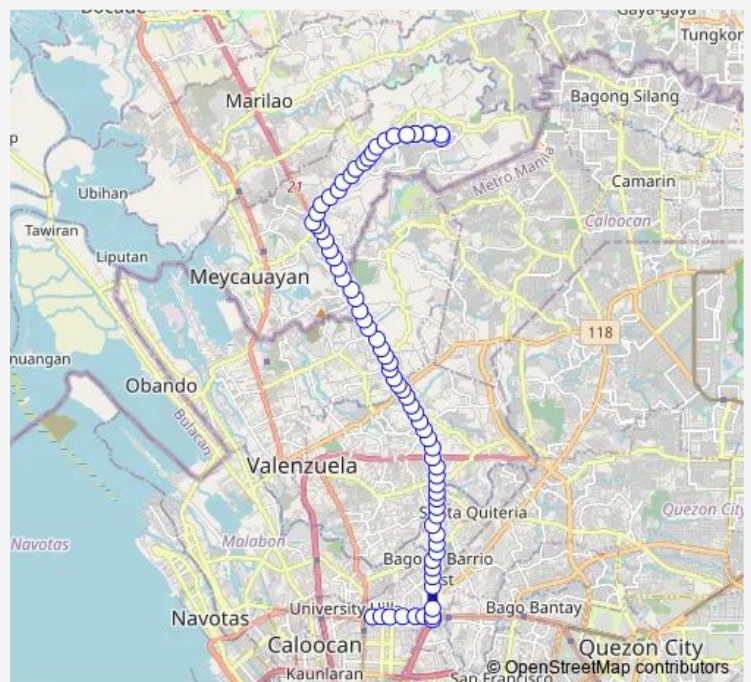

Andreas Bonifacio, Quezon City

North Luzon Expressway / Epifanio de los Santos Avenue Intersection, Caloocan City

North Luzon Expressway near Bonifacio Memorial Elementary School, Caloocan City

North Luzon Expressway, Caloocan City

North Luzon Expressway, Caloocan City

North Luzon Expressway, Caloocan City

North Luzon Expressway near Eternal Gardens Memorial Park, Caloocan City

North Luzon Expressway, Caloocan City

Route schedule

Epifanio de los Santos Avenue / General Rosendo Simon Intersection , Caloocan City — El- Camino, City of Meycauayan

Monday	00:00
Tuesday	00:00
Wednesday	00:00
Thursday	00:00
Friday	00:00
Saturday	00:00
Sunday	00:00

Route info

Direction: Epifanio de los Santos Avenue / General Rosendo Simon Intersection , Caloocan City

Stops: 76

Trip Duration: 1 hour 27 min

■ Monumento - Sto. Nino via Expressway

North Luzon Expressway near Libis Baesa Exit, Caloocan City

North Luzon Expressway, Caloocan City

North Luzon Expressway near Nlex Complex, Caloocan City