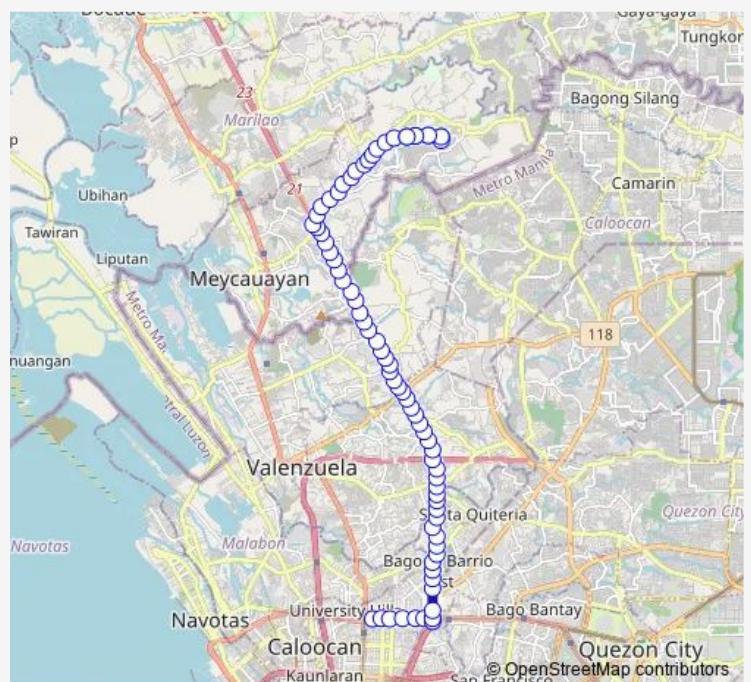

Andreas Bonifacio, Quezon City

North Luzon Expressway / Epifanio de los Santos Avenue Intersection, Caloocan City

North Luzon Expressway near Bonifacio Memorial Elementary School, Caloocan City

North Luzon Expressway, Caloocan City

North Luzon Expressway, Caloocan City

North Luzon Expressway, Caloocan City

North Luzon Expressway near Eternal Gardens Memorial Park, Caloocan City

North Luzon Expressway, Caloocan City

Route schedule

Epifanio de los Santos Avenue / General Rosendo Simon Intersection , Caloocan City — El- Camino, City of Meycauayan

Monday 00:00

Tuesday 00:00

Wednesday 00:00

Thursday 00:00

Friday 00:00

Saturday 00:00

Sunday 00:00

Route info

Direction: Epifanio de los Santos Avenue / General Rosendo Simon Intersection , Caloocan City

Stops: 76

Trip Duration: 1 hour 27 min

■ Monumento - Sto. Nino via Expressway

North Luzon Expressway near Libis Baesa Exit, Caloocan City