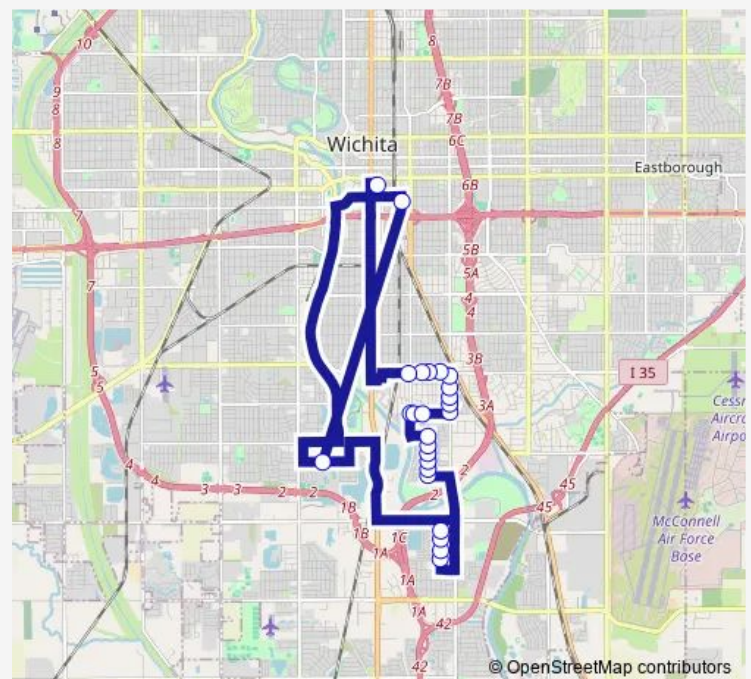

Pawnee and Victoria Ib

Route schedule

Transit Operations Center — Transit Center

Monday 14:53

Tuesday 14:53

Wednesday 14:13

Thursday 14:53

Friday 14:53

Saturday —

Sunday —

Route info

Direction: Transit Operations Center

Stops: 25

Trip Duration: 0 hour 57 min

South High

Pawnee and Lulu lb

Pawnee and Laura Inbd

Pawnee and Washington Ob

Transit Center

Direction

Transit Operations Center — South High School

8 stops

[Open route schedule](#)

Transit Operations Center

Route info

Direction: Transit Operations Center

Stops: 8

Trip Duration: 0 hour 23 min

Direction

Transit Operations Center — South High School

16 stops

[Open route schedule](#)