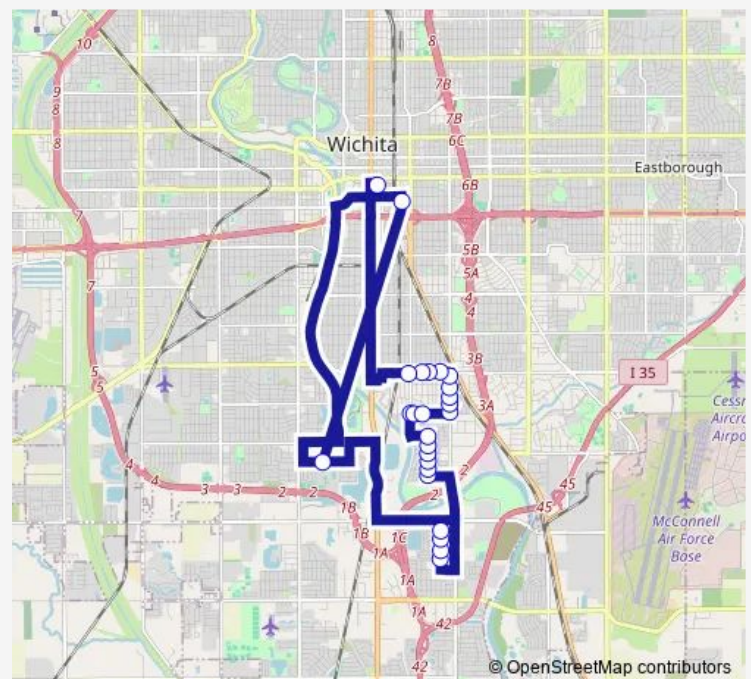

Pawnee and Victoria Ib

Route schedule

Transit Operations Center — Transit Center

Monday 14:53

Tuesday 14:53

Wednesday 14:13

Thursday 14:53

Friday 14:53

Saturday —

Sunday —

Route info

Direction: Transit Operations Center

Stops: 25

Trip Duration: 0 hour 57 min

South High

Pawnee and Lulu lb

Pawnee and Laura Inbd

Pawnee and Washington Ob

Transit Center

Direction

Transit Operations Center — South High School

8 stops

[Open route schedule](#)

Transit Operations Center

Route info

Direction: Transit Operations Center

Stops: 8

Trip Duration: 0 hour 23 min

Direction

Transit Operations Center — South High School

16 stops

[Open route schedule](#)