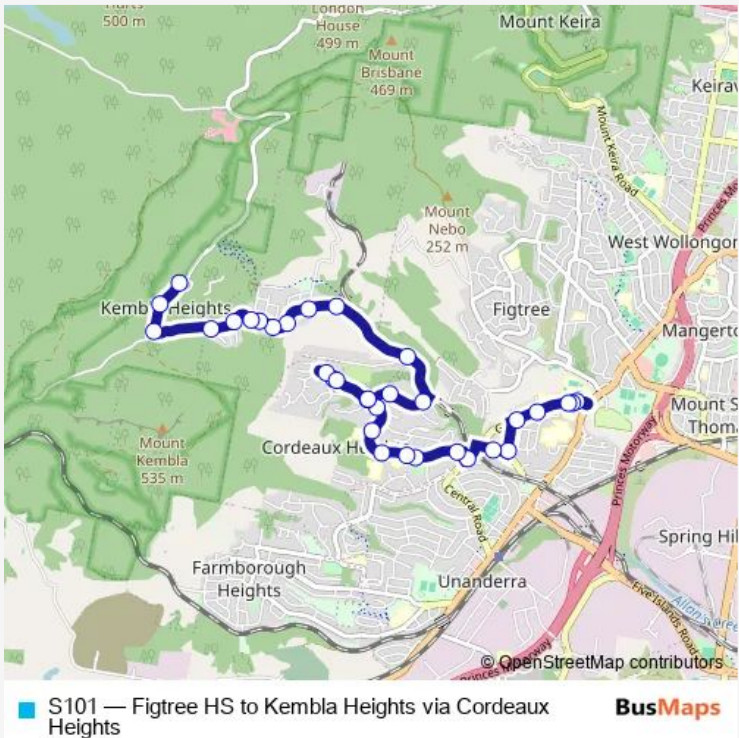

School Bus S101 Figtree HS to Kembla Heights via Cordeaux Heights

[Go to website](#)

Direction
 Figtree High School, Gibsons Rd — Harry Graham Dr Opp Central Av

33 stops

[Open route schedule](#)

- Figtree High School, Gibsons Rd
- Figtree Public School, Gibsons Rd
- Figtree Public School, Gibsons Rd
- Gibsons Rd Opp Figtree Private Hospital
- Gibsons Rd Before Amaroo Av
- Amaroo Av At Cordeaux Rd
- Cordeaux Rd Opp Gibsons Rd
- Central Rd At Leigh Cres
- Derribong Dr Opp Erlinya Pl
- Western Suburbs Community Preschool, Derribong Dr
- Unanderra Public School, Derribong Dr
- Derribong Dr After Patanga Pl
- Derribong Dr Before Odenpa Rd
- Derribong Dr Opp Deenyi Cl
- Derribong Dr At Mungurra Hill Rd
- Derribong Dr At Jarrah Cres
- Derribong Dr At Coorung Cl
- Derribong Dr Opp Jarrah Cres
- Derribong Dr Opp Mungurra Hill Rd
- Booreea Bvd At Natan Pl

Route schedule
 Figtree High School, Gibsons Rd — Harry Graham Dr Opp Central Av

Monday	15:05
Tuesday	15:05
Wednesday	15:05
Thursday	15:05
Friday	15:05
Saturday	—
Sunday	—

Route info

Direction: Figtree High School, Gibsons Rd

Stops: 33

Trip Duration: 0 hour 28 min

Booreea Bvd Opp Sheringa Gr

Cordeaux Rd At William James Dr

209 Cordeaux Rd

Cordeaux Rd Opp Stones Rd

Cordeaux Rd Opp Bradley Av

Soldiers And Miners Anglican Church, Cordeaux Rd