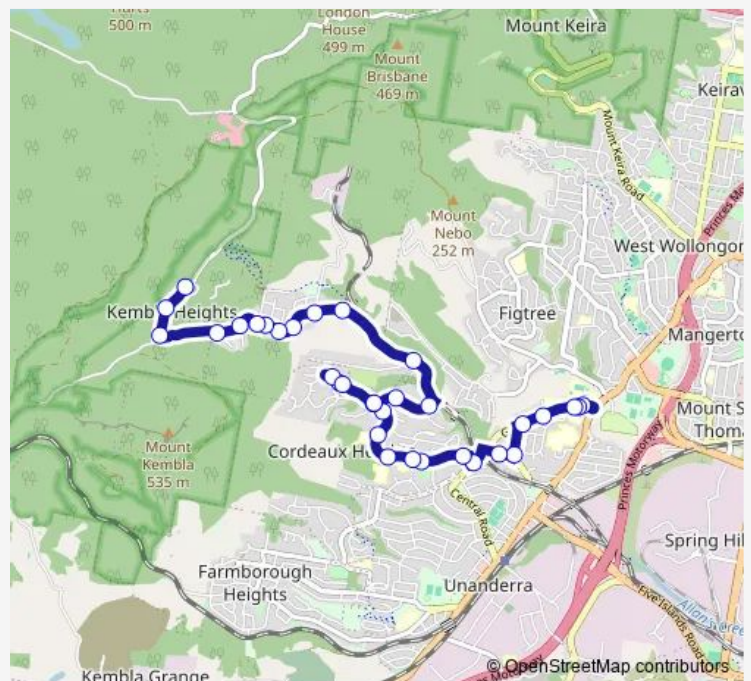

## School Bus S101 Figtree HS to Kembla Heights via Cordeaux Heights

[Go to website](#)

**Direction**  
 Figtree High School, Gibsons Rd — Harry Graham Dr Opp Central Av

33 stops

[Open route schedule](#)

- Figtree High School, Gibsons Rd
- Figtree Public School, Gibsons Rd
- Figtree Public School, Gibsons Rd
- Gibsons Rd Opp Figtree Private Hospital
- Gibsons Rd Before Amaroo Av
- Amaroo Av At Cordeaux Rd
- Cordeaux Rd Opp Gibsons Rd
- Central Rd At Leigh Cres
- Derribong Dr Opp Erlinya Pl
- Western Suburbs Community Preschool, Derribong Dr
- Unanderra Public School, Derribong Dr
- Derribong Dr After Patanga Pl
- Derribong Dr Before Odenpa Rd
- Derribong Dr Opp Deenyi Cl
- Derribong Dr At Mungurra Hill Rd
- Derribong Dr At Jarrah Cres
- Derribong Dr At Coorung Cl
- Derribong Dr Opp Jarrah Cres
- Derribong Dr Opp Mungurra Hill Rd
- Booreea Bvd At Natan Pl

### Route schedule

Figtree High School, Gibsons Rd — Harry Graham Dr Opp Central Av

Monday	15:05
Tuesday	15:05
Wednesday	15:05
Thursday	15:05
Friday	15:05
Saturday	—
Sunday	—

### Route info

Direction: Figtree High School, Gibsons Rd

Stops: 33

Trip Duration: 0 hour 28 min

■ S101 — Figtree HS to Kembla Heights via Cordeaux Heights **BusMaps**

Booreea Bvd Opp Sheringa Gr

Cordeaux Rd At William James Dr

Cordeaux Rd After Araluen Av

Cordeaux Rd At Harry Graham Dr

Harry Graham Dr Opp Kembla Heights Community Hall

Harry Graham Dr Opp Central Av

S101 School Bus time schedules and route maps are available in an offline PDF at [busmaps.com](https://busmaps.com). Use the [busmaps.com](https://busmaps.com) website to see live bus times, train schedule or subway schedule, and step-by-step directions for all public transit in Wollongong