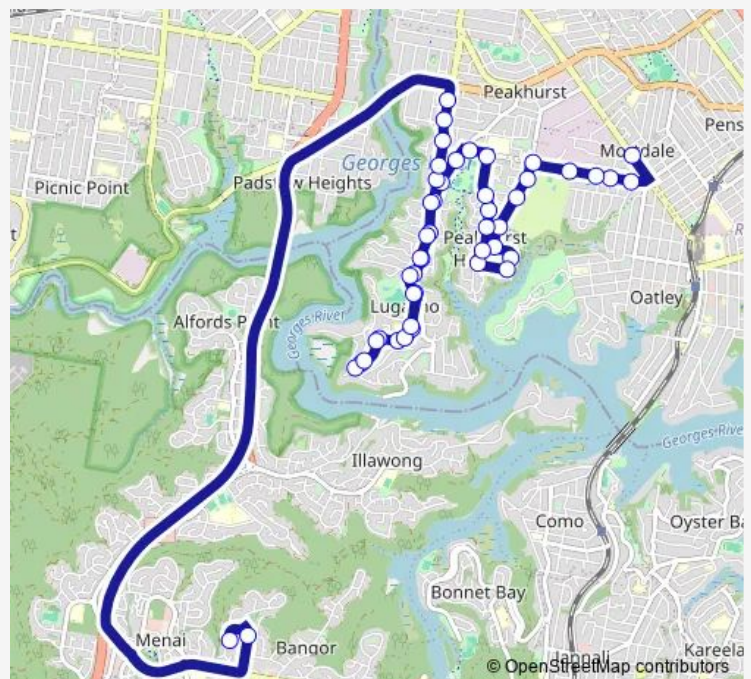

School Bus S101 Boundary Rd and Kemp St to Inaburra School

[Go to website](#)

Direction

Boundary Rd At Kemp St — Inaburra School, Bodalla Cres

47 stops

[Open route schedule](#)

- Boundary Rd At Kemp St
- Roberts Av At Cromdale St
- Roberts Av At Bowman St
- Beatty Reserve, Roberts Av
- Roberts Av After Fairway Av
- Roberts Av At Lorraine St
- Lorraine St Opp Orana Cres
- Hurstville Golf Course, Lorraine St
- Lorraine St At Bayview Rd
- Bayview Rd At Waterside Pde
- Waterside Pde Opp Rainbow Pde
- Waterside Pde Opp Sunshine Pde
- Sunshine Pde At Lorraine St
- Lorraine St Opp Waterside Pde
- Pindari Rd At Jindabyne Cres
- Pindari Rd Opp Peakhurst South Public School
- Pindari Rd At Whitegates Av
- Gannons Park, Pindari Rd
- Our Lady Of Fatima Catholic Church, Isaac St
- Club Grandviews, Forest St
- Forest Rd At Boatwright Av

Route schedule

Boundary Rd At Kemp St — Inaburra School, Bodalla Cres

Monday	07:21
Tuesday	07:21
Wednesday	07:21
Thursday	07:21
Friday	07:21
Saturday	—
Sunday	—

Route info

Direction: Boundary Rd At Kemp St

Stops: 47

Trip Duration: 0 hour 42 min

S101 — Boundary Rd and Kemp St to Inaburra School

Forest Rd Opp Cypress Dr

Forest Rd Opp Lugarno Shops

Forest Rd Opp Blackbutt Av

Forest Rd Opp Valentia Av

Forest Rd Before Ponderosa Pl

Old Forest Rd Opp Lugarno Public School

Lugarno Pde Opp Lugarno Public School

Lugarno Pde Opp Moons Av

Lugarno Pde Opp Maple St

Lugarno Pde Before Elm St

Lugarno Pde At Maple St

Lugarno Pde At Moons Av

Lugarno Public School, Lugarno Pde