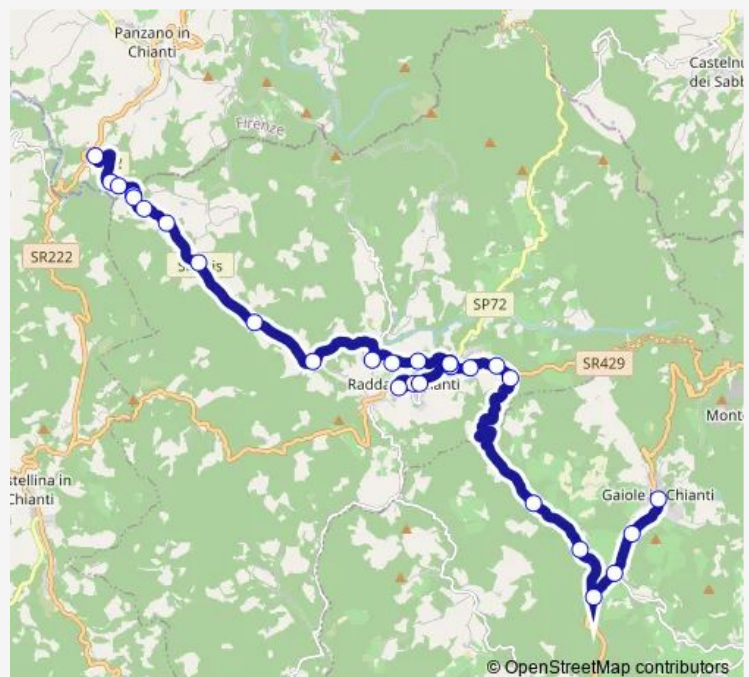

Route schedule

Tondo Lucarelli — Gaiole (Arrivo)

Monday	08:15-18:20
Tuesday	08:15-18:20
Wednesday	08:15-18:20
Thursday	08:15-18:20
Friday	08:15-18:20
Saturday	13:35-14:50
Sunday	—

Route info

Direction: Tondo Lucarelli

Stops: 28

Trip Duration: 0 hour 40 min

S101 — Gaiole-Radda-Lucarelli

Bivio Lo Smorto

Le Piane

I Cipressi

Molinlungo

Biv.Rietine

Friday 06:30-18:35

Saturday 06:30-13:40

Sunday —

Route info

Direction: Lucarelli Capolinea Parte

Stops: 4

Trip Duration: 0 hour 4 min

Direction

Wednesday 06:55-08:50

Thursday 06:55-08:50

Friday 06:55-08:50

Saturday 06:55

Sunday —

Route info

Direction: Gaiole

Stops: 30