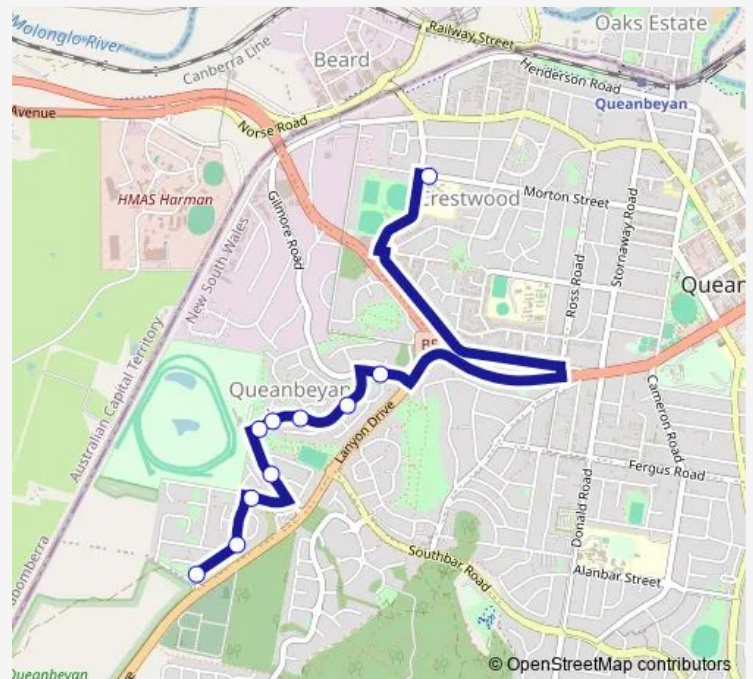

School Bus S101 Queanbeyan West Public to Letchworth via Bilkurra and Hoover

[Go to website](#)

Direction

Queanbeyan West Public School, Morton St — Bilkurra St Before Hoover Rd

10 stops

[Open route schedule](#)

Queanbeyan West Public School, Morton St

Gilmore Rd Opp Robertson St

Hellmund St After Harman Pl

Hellmund St Opp Ritchie Pl

Hellmund St Opp Steel Pl

Hellmund St Before Mccrae St

Mccrae St Before Pooley St

Furlong Rd At Bilkurra St

Bilkurra St At Wangara Cres

Bilkurra St Before Hoover Rd

Route schedule

Queanbeyan West Public School, Morton St — Bilkurra St Before Hoover Rd

Monday	15:20
Tuesday	15:20
Wednesday	15:20
Thursday	15:20
Friday	15:20
Saturday	—
Sunday	—

Route info

Direction: Queanbeyan West Public School, Morton St

Stops: 10

Trip Duration: 0 hour 15 min

S101 School Bus time schedules and route maps are available in an offline PDF at busmaps.com. Use the busmaps.com website to see live bus times, train schedule or subway schedule, and step-by-step directions for all public transit in Canberra