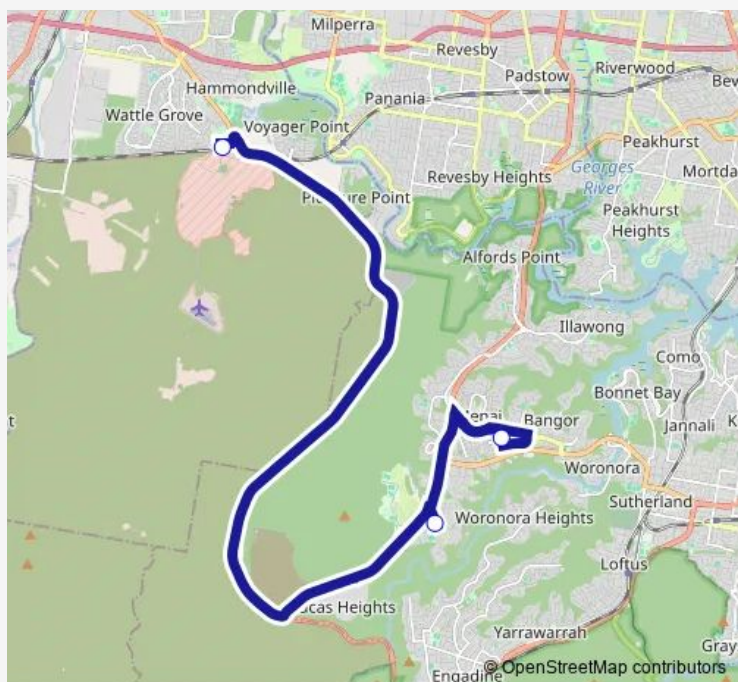

School Bus S101 Holsworthy to Aquinas College and Lhcs

[Go to website](#)

**Direction**

Holsworthy Station, Access Road, The Boulevard — Lucas Heights Community School

3 stops

[Open route schedule](#)

Holsworthy Station, Access Road, The Boulevard

Aquinas College, Anzac Rd

Lucas Heights Community School

Route schedule

Holsworthy Station, Access Road, The Boulevard — Lucas Heights Community School

Monday	07:45
Tuesday	07:45
Wednesday	07:45
Thursday	07:45
Friday	07:45
Saturday	—
Sunday	—

Route info

Direction: Holsworthy Station, Access Road, The Boulevard

Stops: 3

Trip Duration: 0 hour 40 min

S101 — Holsworthy to Aquinas College and Lhcs

S101 School Bus time schedules and route maps are available in an offline PDF at [busmaps.com](https://busmaps.com). Use the [busmaps.com](https://busmaps.com) website to see live bus times, train schedule or subway schedule, and step-by-step directions for all public transit in Liverpool

The schedule is provided in the local timezone. Times with "(+1)" indicate departures on the next day.

PDF file created on 2025-01-31

2024 BusMaps.com - All Rights Reserved