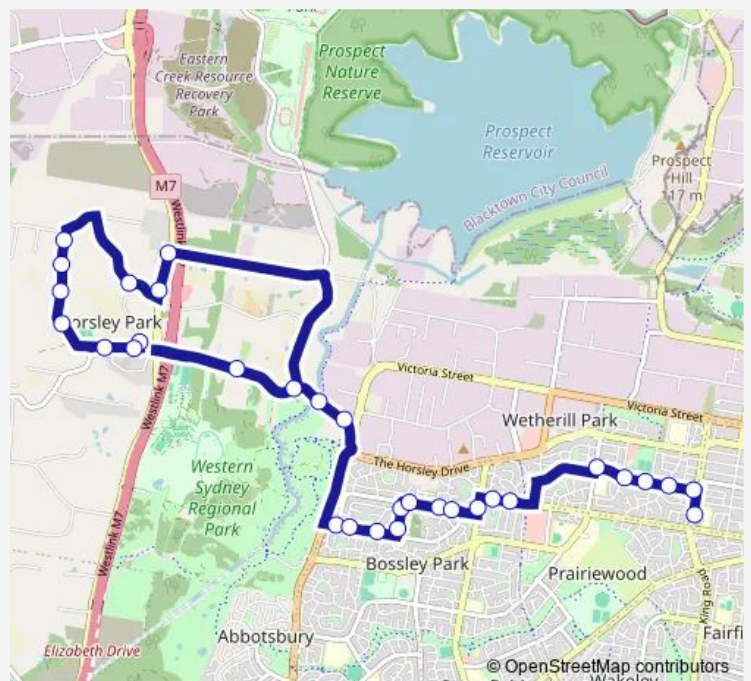

Route schedule

Horsley Park Public School, Walworth Rd — Smithfield West Public School, Wetherill St

Monday	15:15
Tuesday	15:15
Wednesday	15:15
Thursday	15:15
Friday	15:15
Saturday	—
Sunday	—

Route info

Direction: Horsley Park Public School, Walworth Rd

Stops: 31

Trip Duration: 0 hour 41 min

9556 — Horsley Park Public School to Smithfield

Quarry Rd At Bougainville Av

Bossley Park Shopping Centre, Mimosa Rd

Polding St Opp Butler Av

Polding St Opp Lyell St

Shakespeare St Opp Shakespeare Park

Shakespeare St Opp Chaucer St

Shakespeare St Opp Gower Cl

Shakespeare St At Wordsworth St

Shakespeare St At Wetherill St

Smithfield West Public School, Wetherill St

9556 School Bus time schedules and route maps are available in an offline PDF at busmaps.com. Use the busmaps.com website to see live bus times, train schedule or subway schedule, and step-by-step directions for all public transit in Liverpool