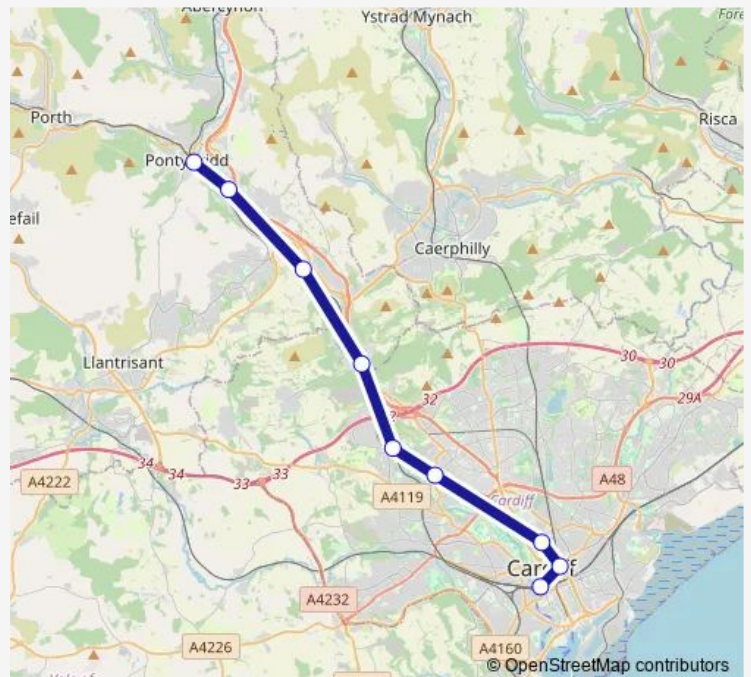

Rail Aw:Cdf->Ppd AW train service from CDF to Ppd

[Go to website](#)

Direction

Cardiff Central — Pontypridd

9 stops

[Open route schedule](#)

Cardiff Central

Cardiff Queen Street

Cathays

Llandaf

Radyr

Taffs Well

Treforest Estate

Treforest

Pontypridd

Route schedule

Cardiff Central — Pontypridd

Monday 06:30-19:03

Tuesday 06:30-19:03

Wednesday 06:30-19:03

Thursday 06:30-19:03

Friday 06:30-19:03

Saturday 06:30-19:03

Sunday —

Route info

Direction: Cardiff Central

Stops: 9

Trip Duration: 0 hour 36 min

Aw:Cdf->Ppd — AW train service from CDF to Ppd

Aw:Cdf->Ppd Rail time schedules and route maps are available in an offline PDF at busmaps.com. Use the busmaps.com website to see live bus times, train schedule or subway schedule, and step-by-step directions for all public transit in Cardiff