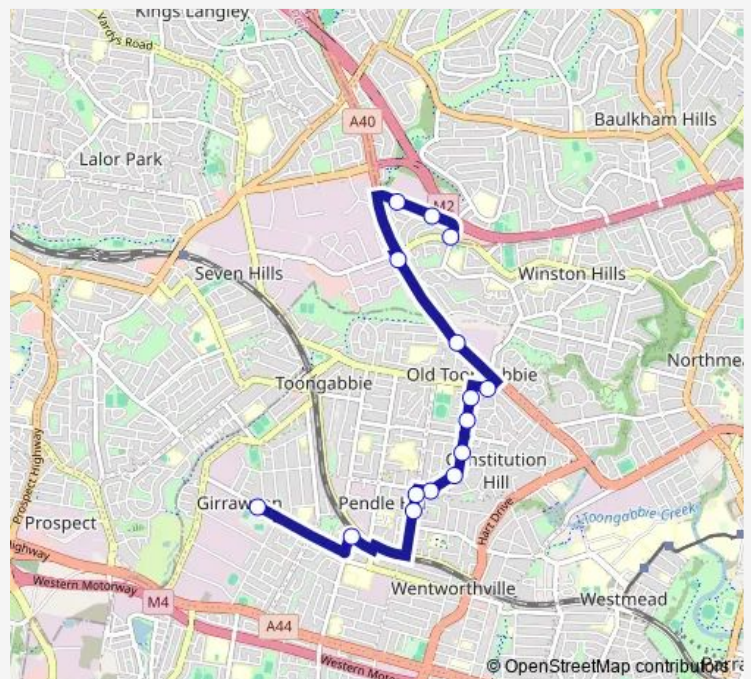

School Bus 2001 Winston Hills Mall to Girraween HS via Pendle Hill Station

[Go to website](#)

Direction

Langdon Rd Opp Winston Hills Mall — Girraween High School, Gilba Rd

15 stops

[Open route schedule](#)

Langdon Rd Opp Winston Hills Mall

Gibbon Rd Before Hilary St

Gibbon Rd After Simon St

Powers, North West Twy

Johnstons, North West Twy

Fitzwilliam Rd At Greenleaf St

Bogalara Rd Opp Nada St

Bogalara Rd Before Bulli Rd

Bogalara Rd Opp Beck Rd

Bogalara Rd After Boonah St

Mayflower Village, Bogalara Rd

Binalong Rd After Burrabogee Rd

Binalong Rd Before Thane St

Joyce St Opp Pendle Hill Station

Girraween High School, Gilba Rd

Route schedule

Langdon Rd Opp Winston Hills Mall — Girraween High School, Gilba Rd

Monday	08:14
Tuesday	08:14
Wednesday	08:14
Thursday	08:14
Friday	08:14
Saturday	—
Sunday	—

Route info

Direction: Langdon Rd Opp Winston Hills Mall

Stops: 15

Trip Duration: 0 hour 26 min