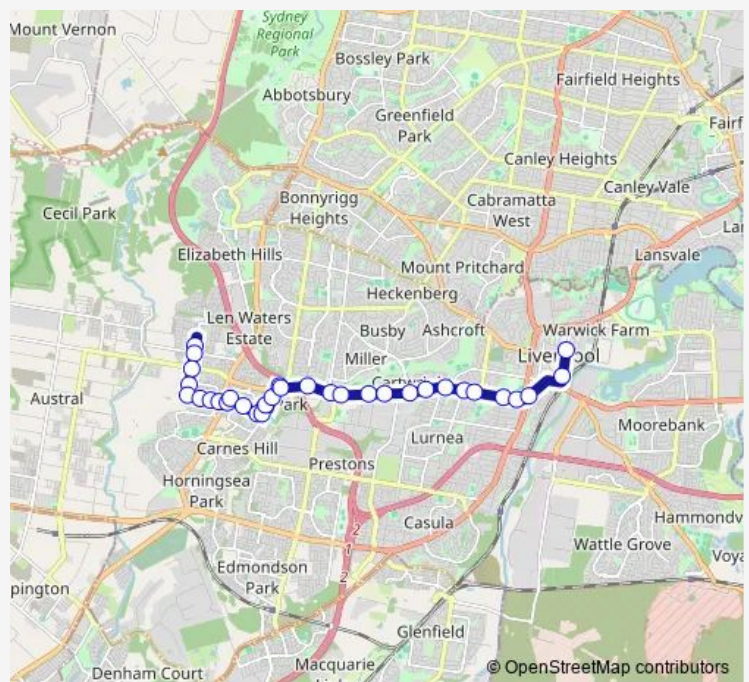

Good Samaritan College, Hoxton Park Rd

Hoxton Park Rd Opp Inspire Church

Miller Tafe, Hoxton Park Rd

Hoxton Park Rd Opp Liverpool Catholic Club

Hoxton Park Rd At Mawson Dr

Route schedule

Thomas Hassall Anglican College, Kingsford Smith Av — All Saints' College, Bigge St

Monday 14:49

Tuesday 14:49

Wednesday 14:49

Thursday 14:49

Friday —

Saturday —

Sunday —

Route info

Direction: Thomas Hassall Anglican College, Kingsford Smith Av

Stops: 32

Trip Duration: 0 hour 36 min

2001 — Thomas Hassall College to All Saints Hs

Hoxton Park Rd Before Edgeworth Pl

Hoxton Park Rd After Cartwright Av

Hoxton Park Rd At Balmain Rd

Hoxton Park Rd Opp Hill Rd

Hoxton Park Rd Opp Webster Rd

Hoxton Park Rd At Maryvale Av

Woodward Park, Hoxton Park Rd

Woodward Park, Hoxton Park Rd

Macquarie St At Short St

Bigge St Opp Liverpool Station